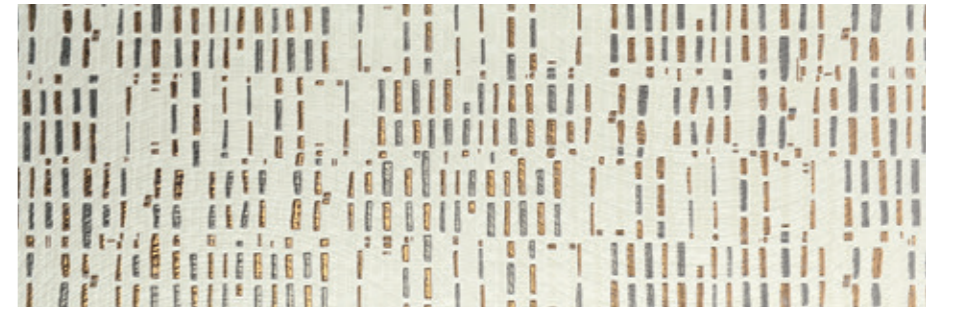

40x120 16x48" MIX DECOR

RM V²