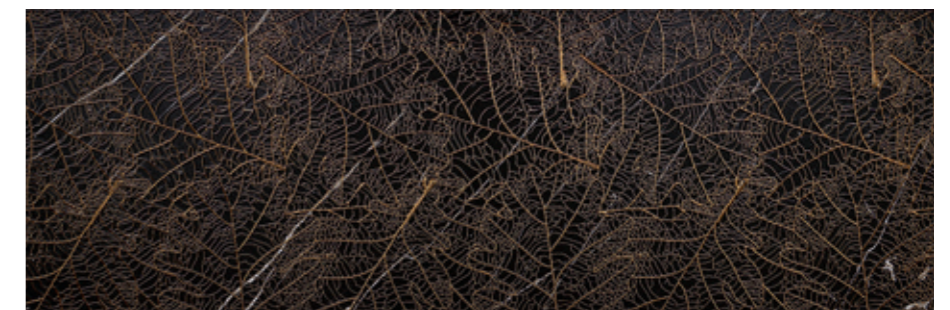

40x120 16x48" BLACK LEAF DECOR GRV³