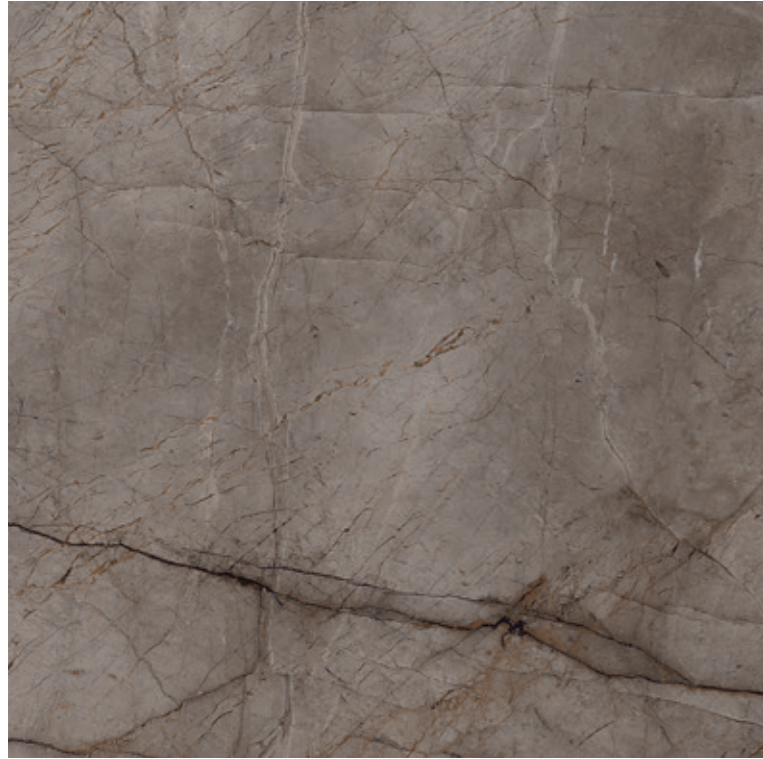

NANO

100x100 40x40" ASH

tp GR fl v²