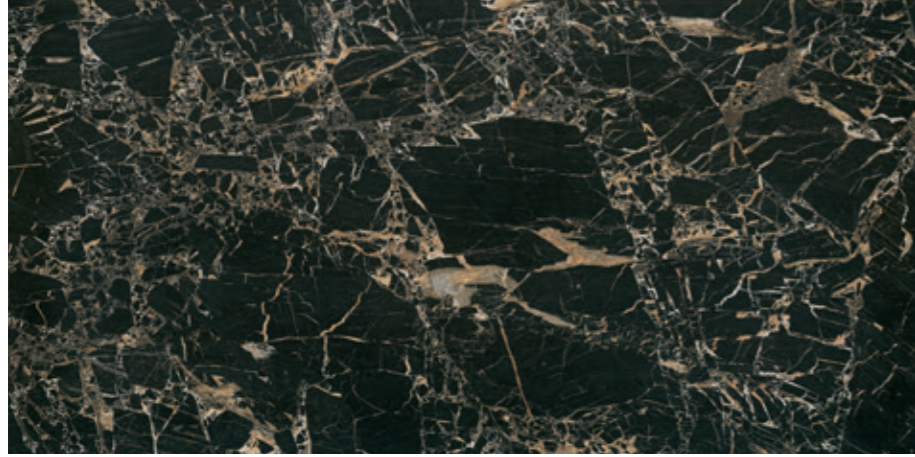

TIGER

60x120 24x48" BLACK

tp GR #1 v2

NANO