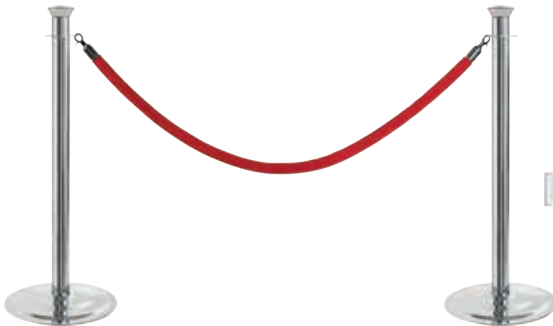

* BxExY | WxDxH

Lifetech Bariyer ve Kordon Lifetech Brass Barrier & Rope

Pirinç / Brass

KTA014

Paslanmaz / Satinless Steel

KTA015

Ebat Dimensions	Birim Ağırlık Weight
800x400x200 mm	7 kg

* BxExY | WxDxH