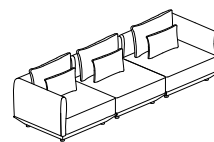

Seating_BARON_LNG10090

Width	100
Depth	90
Height	68
Seat Height	40

Baron

Dimensions

BARON_SET 1

Width	200
Depth	90
Height	68
Seat Height	40

BARON_SET 2

Width	240
Depth	90
Height	68
Seat Height	40