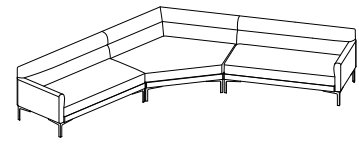

Seating_JOKER_JSR_135

Width	135
Depth	73
Height	68
Seat Height	40

Joker

Dimensions

JOKER_SET 1

Width	257
Depth	155
Height	68
Seat Height	40

JOKER_SET 2

Width	312
Depth	120
Height	68
Seat Height	40