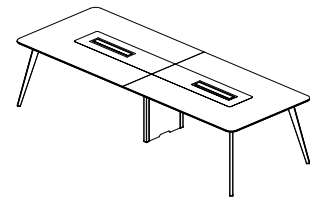

Meeting Table 240/280/320

Width	240/280/320
Depth	120
Height	75