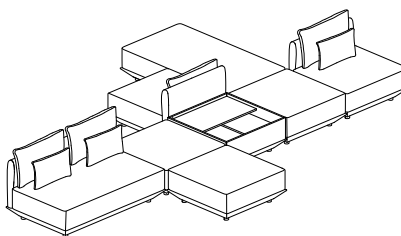

BARON_SET 32

Width	510
Depth	340
Height	68
Seat Height	40

BARON_SET 33

Width	250
Depth	500
Height	68
Seat Height	40

Fly

In collection of Marwood, Fly is a minimal and optimally sized sofa collection, the design details of the armrests stand out with metal bending techniques and are enriched with design details inspired by Japanese origami art.