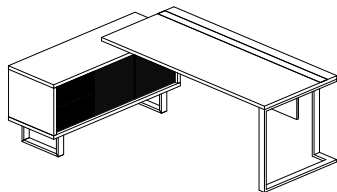

Dimensions

Executive Desk L/R 180

Width 208
Depth 158
Height 75

Executive Desk L/R 200

Width 228
Depth 158
Height 75

Executive Desk

Width 160
Depth 75
Height 80

Executive Desk