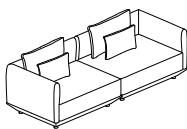

Seating_BARON_LNG10090

Width	100
Depth	90
Height	68
Seat Height	40

Baron

Dimensions

BARON_SET 1

Width	200
Depth	90
Height	68
Seat Height	40

BARON_SET 2

Width	240
Depth	90
Height	68
Seat Height	40