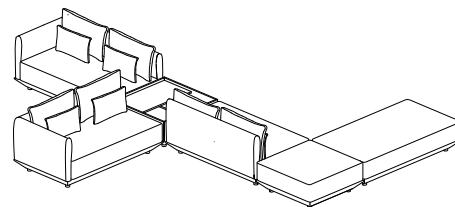

BARON_SET 32

Width	510
Depth	340
Height	68
Seat Height	40

BARON_SET 33

Width	250
Depth	500
Height	68
Seat Height	40

Fly

In collection of Marwood, Fly is a minimal and optimally sized sofa collection, the design details of the armrests stand out with metal bending techniques and are enriched with design details inspired by Japanese origami art.