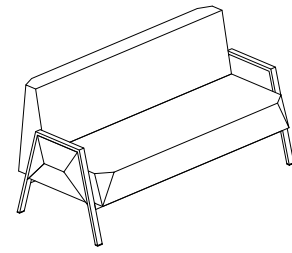

Seating_FLY_SOF_170

Width	170
Depth	80
Height	46
Seat Height	86