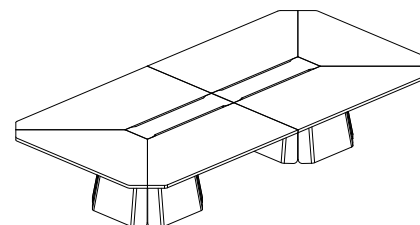

Informatic Mood.01

Informatic Mood.02

Informatic Mood.03

Informatic

Dimensions

Meeting Table R140

Width	140
Depth	140
Height	75

Meeting Table 135X135

Width	135
Depth	135
Height	75

Meeting Table 200X200

Width	200
Depth	200
Height	75

Meeting Table 270X135

Width	135
Depth	270
Height	75

Meeting Table 320X135

Width	135
Depth	320
Height	75

Meeting Table 400X200

Width	200
Depth	400
Height	75

Loft

LOFT design conference table defines its style with a dynamic leg design created with a metal origami detail.

01
Loft Meeting Table

02
Silver Task Chair

LOFT design meeting groups stylize themselves with various color combinations, presenting a series of meeting tables in various sizes that support the aesthetic of materials. With distinct technological adaptation and electrical solutions, it provides multimedia connectivity, making it a perfect fit as a meeting table in workspaces for team or individual work. Executive meeting rooms and board member meeting rooms benefit from its desired minimalist architectural structural design that seamlessly integrates with the space.