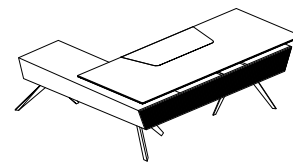

Executive Desk L/R Etagere B

Width	220/200
Depth	190
Height	75
Table Top Width	220/200
Table Top Depth	90
Table Top Height	2