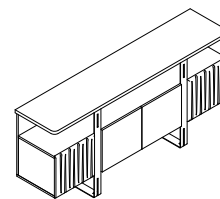

Console 200

Width 200
Depth 45
Height 89

Coffee Table

Width 80
Depth 55
Height 43