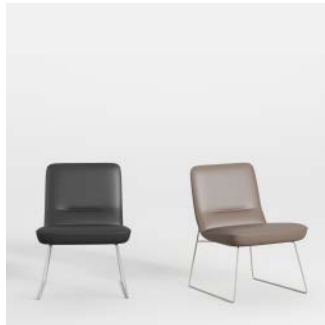

Boost

Dimensions

Boost_MNG

Width	75
Depth	72
Height	80
Seat Height	46

Boost_OPR

Width	75
Depth	72
Height	98
Seat Height	46

Boost_VSTS

Width	46
Depth	54
Height	84
Seat Height	50

Boost_VST4L

Width	48
Depth	55
Height	84
Seat Height	51

Boost_VSTR

Width	63
Depth	66
Height	84
Seat Height	48

Boost_LNGU

Width	64
Depth	67
Height	84
Seat Height	46