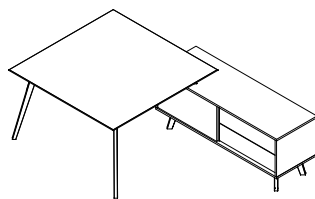

01
Slim Manager Desk

02
Slim Console

03
Morn Lounge

Table provides a delicate aesthetic, embodying sophistication for modern, fun, and productive offices. With its ship-bow-inspired aluminum edge panel, the Sail Manager Desk exudes linear elegance, complemented by material juxtaposition and color choices.

Executive Desk L/R 200

Width	225
Depth	75
Height	228
Table Top Width	200
Table Top Depth	100

Executive Desk L/R 220

Width	245
Depth	75
Height	228
Table Top Width	140
Table Top Depth	140

Meeting Table 140/160