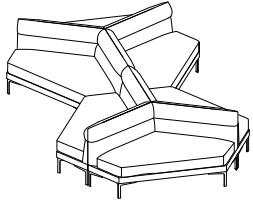

JOKER_SET 10

Width	375
Depth	216
Height	68
Seat Height	40

JOKER_SET 11

Width	480
Depth	155
Height	68
Seat Height	40

Medy

Medy stands out as the most distinctive seating unique design element in the Marwood product collection.