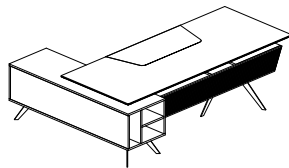

Executive Desk L/R 220/200

Width	220/200
Depth	90
Height	75

Executive Desk L/R Etagere A

Width	220/200
Depth	163
Height	75
Table Top Width	220/200
Table Top Depth	90
Table Top Height	2

Executive Desk L/R Etagere B