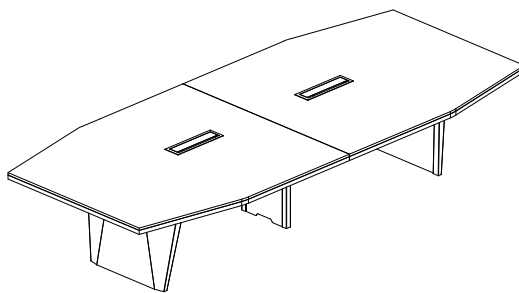

Width	200
Depth	400
Height	75

Loft

LOFT design conference table defines its style with a dynamic leg design created with a metal origami detail.

01
Loft Meeting Table

02
Silver Task Chair

LOFT design meeting groups stylize themselves with various color combinations, presenting a series of meeting tables in various sizes that support the aesthetic of materials. With distinct technological adaptation and electrical solutions, it provides multimedia connectivity, making it a perfect fit as a meeting table in workspaces for team or individual work. Executive meeting rooms and board member meeting rooms benefit from its desired minimalist architectural structural design that seamlessly integrates with the space.

Loft Mood.01

Loft Mood.02

Loft Mood.03

Loft

Dimensions

Meeting Table 220/240/280

Width	220/240/280
Depth	120
Height	77

Meeting Table 320/340/420

Width	320/340/420
Depth	150
Height	77

Milan

Milan Conference Table, an exemplary piece in office furniture design meticulously crafted for optimal functionality.

01
Milan Meeting Table

02
Slim Meeting Chair