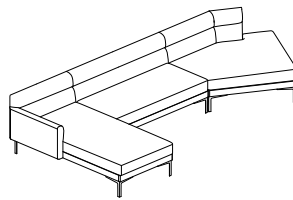

JOKER_SET 5

Width	353
Depth	155
Height	68
Seat Height	40