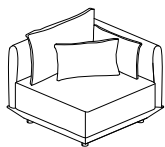

Baron Mood.01

Baron Mood.02

Baron Mood.03

Baron

Dimensions

Seating_BARON_CNR9090

Width	90
Depth	90
Height	68
Seat Height	40

Seating_BARON_CST9090