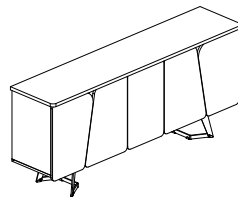

Executive Desk 220

Width	220
Depth	100
Height	75

Executive Storage 200

Width	200
Depth	86
Height	45

Panel: Barok/Matplus Black Metal: Black

Extrude

WTBCompany promotes an active lifestyle with standing desks. Extrude Manager Desk, a sturdy series with a lightweight aesthetic, offers maximum stability. Designed for office spaces, it's a suitable solution for versatile, well-being-focused areas.