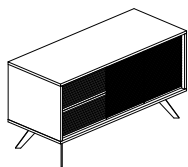

Etagere 120

Width	120
Depth	50
Height	65