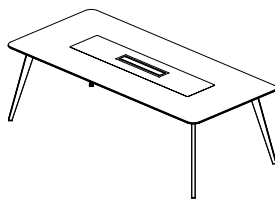

Meeting Table 180/200

Width	180/200
Depth	110
Height	75