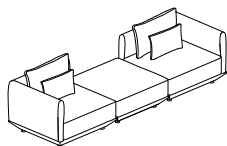

BARON_SET 4

Width	290
Depth	90
Height	68
Seat Height	40