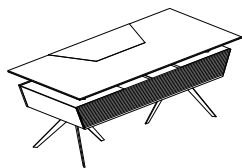

Space

Dimensions

Executive Desk L/R 220/200

Width	220/200
Depth	90
Height	75