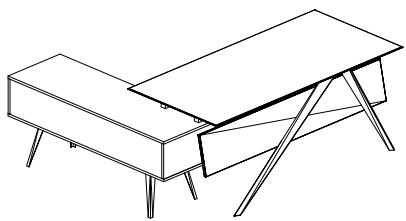

Executive Desk L/R 220/200

Width	220/200
Depth	175
Height	75

Coffee Table

Width	65
Depth	50
Height	42

Console 200

Width	180
Depth	39
Height	92

Panel: M.Antique Walnut/Black Membrane **Metal:** Black

Paladium