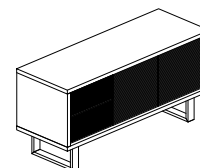

Etagere 140

Width 140
Depth 50
Height 67.5