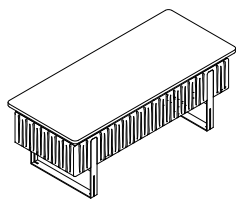

Paladium

Dimensions

Executive Desk L/R 220/200

Width 220/200
Depth 85
Height 75