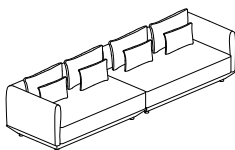

BARON_SET 5

Width	320
Depth	90
Height	68
Seat Height	40