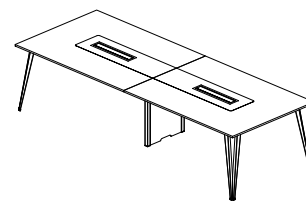

Geo Mood.01

Geo Mood.02

Geo Mood.03

Geo

Dimensions

Meeting Table 140/160

Width	140/160
Depth	140/160
Height	75

Meeting Table 180/200

Width	180/200
Depth	110
Height	75

Meeting Table 240/280/320

Width	240/280/320
Depth	120
Height	75

Meeting Table R:100/130

Height	75
Dim	100/130

Informatic

Versatile, essential, sculptural. The Informatic design conference table features a totem column with square prismatic geometry at its vertices.