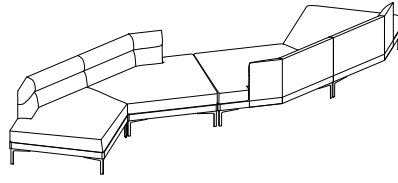

JOKER_SET 10

Width	375
Depth	216
Height	68
Seat Height	40

JOKER_SET 11

Width	480
Depth	155
Height	68
Seat Height	40

Medy

Medy stands out as the most distinctive seating unique design element in the Marwood product collection.