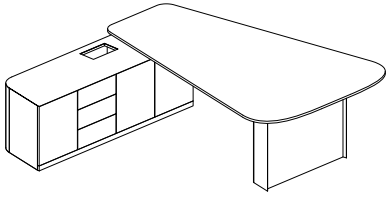

Where ergonomics meet elegance in workspaces. Our latest product, Extrude Desk, responds to contemporary ergonomic needs in executive settings, marking the debut of **WTBCompany**'s lift-up collection. With a synchronous mechanism system, it offers usage flexibility, adjusting the working height from 65 to 130 cm, catering to various needs. Its oval contours complement its minimal and modern lines, adding sophistication to any space.

Executive Desk L/R 210

Width	224
Depth	200
Height	75
Table Top Width	210
Table Top Depth	135
Table Top Height	68/115

Panel: Endulus/Satin Mink Membrane Metal: Quartz

Zeta

Zeta stands out with its prominent geometric frame, characterised by sleek and modern lines. Specifically designed for executive offices, it boasts a minimalist aesthetic, perfectly aligning with clean design principles.