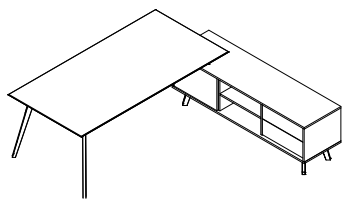

Coffee Table

Width 80
Depth 55
Height 43

Panel: Fog Gray **Metal:** Gray

Sail

Elevate your workspace with Sail Manager, an elegant modern office desk family designed for a light and sophisticated aesthetic.

01
Slim Manager Desk

02
Slim Console

03
Morn Lounge

Table provides a delicate aesthetic, embodying sophistication for modern, fun, and productive offices. With its ship-bow-inspired aluminum edge panel, the Sail Manager Desk exudes linear elegance, complemented by material juxtaposition and color choices.

Executive Desk L/R 200

Width	225
Depth	75
Height	228
Table Top Width	200
Table Top Depth	100

Executive Desk L/R 220

Width	245
Depth	75
Height	228
Table Top Width	140
Table Top Depth	140

Meeting Table 140/160