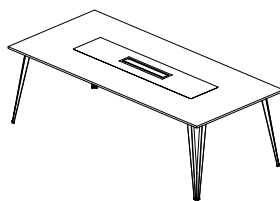

Geo Mood.01

Geo Mood.02

Geo Mood.03

Geo

Dimensions

Meeting Table 140/160

Width	140/160
Depth	140/160
Height	75

Meeting Table 180/200

Width	180/200
Depth	110
Height	75

Meeting Table 240/280/320

Width	240/280/320
Depth	120
Height	75

Meeting Table R:100/130

Height	75
Dim	100/130

Informatic

Versatile, essential, sculptural. The Informatic design conference table features a totem column with square prismatic geometry at its vertices.