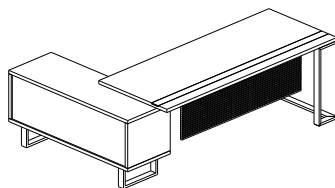

Dimensions

Executive Desk L/R 180

Width 208
Depth 158
Height 75

Executive Desk L/R 200

Width 228
Depth 158
Height 75

Executive Desk

Width 160
Depth 75
Height 80

Executive Desk