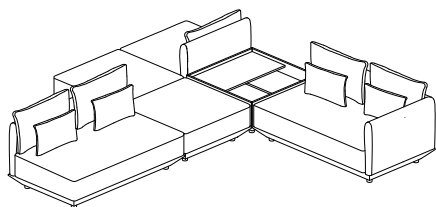

BARON_SET 31

Width	330
Depth	340
Height	68
Seat Height	40