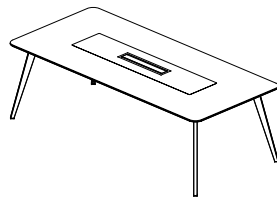

01
Sail Meeting Table

02
Boost Task Chair

03
Work Storage

The table legs are ingeniously crafted with a special design dedicated to cable management, ensuring a clutter-free environment. SAIL not only minimizes cable chaos but also presents a sleek and organized aesthetic, reflecting the brand's commitment to providing solutions for contemporary, dynamic, and productive office settings.

Sail Mood.01

Sail Mood.02

Sail Mood.03

Sail

Dimensions

Meeting Table 140/160

Width	140/160
Depth	140/160
Height	75

Meeting Table 180/200