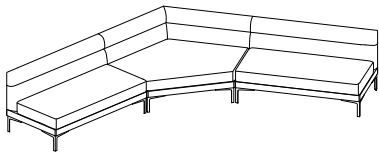

JOKER_SET 4

Width	350
Depth	240
Height	68
Seat Height	40