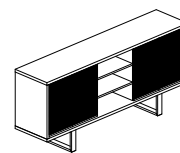

Console 240

Width	200
Depth	45
Height	90

Coffee Table

Width	80
Depth	55
Height	41