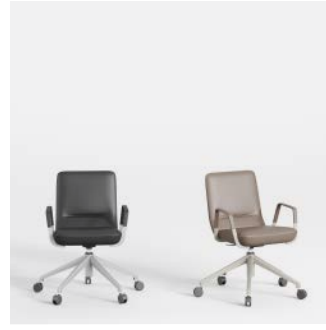

Boost

Dimensions

Boost_MNG

Width	75
Depth	72
Height	80
Seat Height	46

Boost_OPR

Width	75
Depth	72
Height	98
Seat Height	46

Boost_VSTS

Width	46
Depth	54
Height	84
Seat Height	50

Boost_VST4L

Width	48
Depth	55
Height	84
Seat Height	51

Boost_VSTR

Width	63
Depth	66
Height	84
Seat Height	48

Boost_LNGU

Width	64
Depth	67
Height	84
Seat Height	46