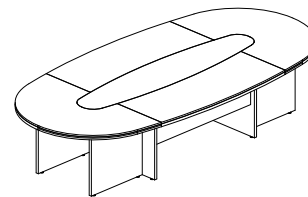

Width	320/340/420
Depth	150
Height	77

Milan

Milan Conference Table, an exemplary piece in office furniture design meticulously crafted for optimal functionality.

01
Milan Meeting Table

02
Slim Meeting Chair

Milan

Dimensions

Meeting Table R:120

Height	75
Dim	120

Meeting Table 220

Width	220
Depth	110
Height	75

Meeting Table 350

Width	350
Depth	170
Height	75