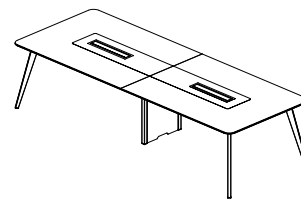

Width	180/200
Depth	110
Height	75

Meeting Table 240/280/320

Width	240/280/320
Depth	120
Height	75

Polo

Introducing Polo, the perfect solution for the dynamic needs of the business world. Polo conference table offers a comprehensive solution with its modern and refined design.