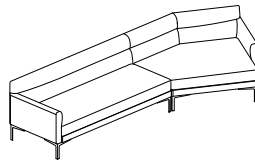

Seating_JOKER_JSR_135

Width	135
Depth	73
Height	68
Seat Height	40

Joker

Dimensions

JOKER_SET 1

Width	257
Depth	155
Height	68
Seat Height	40

JOKER_SET 2

Width	312
Depth	120
Height	68
Seat Height	40