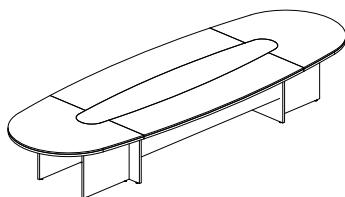

Width	320/340/420
Depth	150
Height	77

Milan

Milan Conference Table, an exemplary piece in office furniture design meticulously crafted for optimal functionality.

01
Milan Meeting Table

02
Slim Meeting Chair

Milan

Dimensions

Meeting Table R:120

Height	75
Dim	120

Meeting Table 220

Width	220
Depth	110
Height	75

Meeting Table 350

Width	350
Depth	170
Height	75