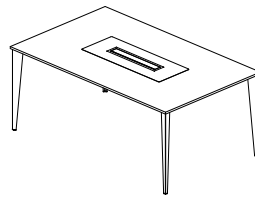

01
Polo Meeting Table

02
Boost Meeting Chair

03
Time Storage

With its wide range of color and material options, Polo allows you to personalize our collection according to your corporate culture. Elevate your meeting spaces with Polo's contemporary design, making a statement in both aesthetics and functionality. Experience the perfect synergy of style and practicality, as Polo becomes an integral part of your professional setting, reflecting the essence of your organization's identity. Redefine your workplace with Polo – where innovation meets sophistication.

Polo Mood.01

Polo Mood.02

Polo Mood.03

Polo

Dimensions

Meeting Table 140/160

Width	140/160
Depth	140/160
Height	75

Meeting Table 180/200