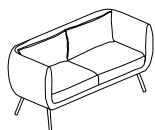

Seating_ODISSEA_Sofa152

Width	152
Depth	73
Height	73
Seat Height	42