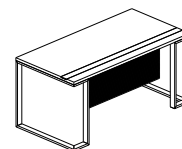

Dimensions

Executive Desk L/R 180

Width 208
Depth 158
Height 75

Executive Desk L/R 200

Width 228
Depth 158
Height 75

Executive Desk

Width 160
Depth 75
Height 80

Executive Desk