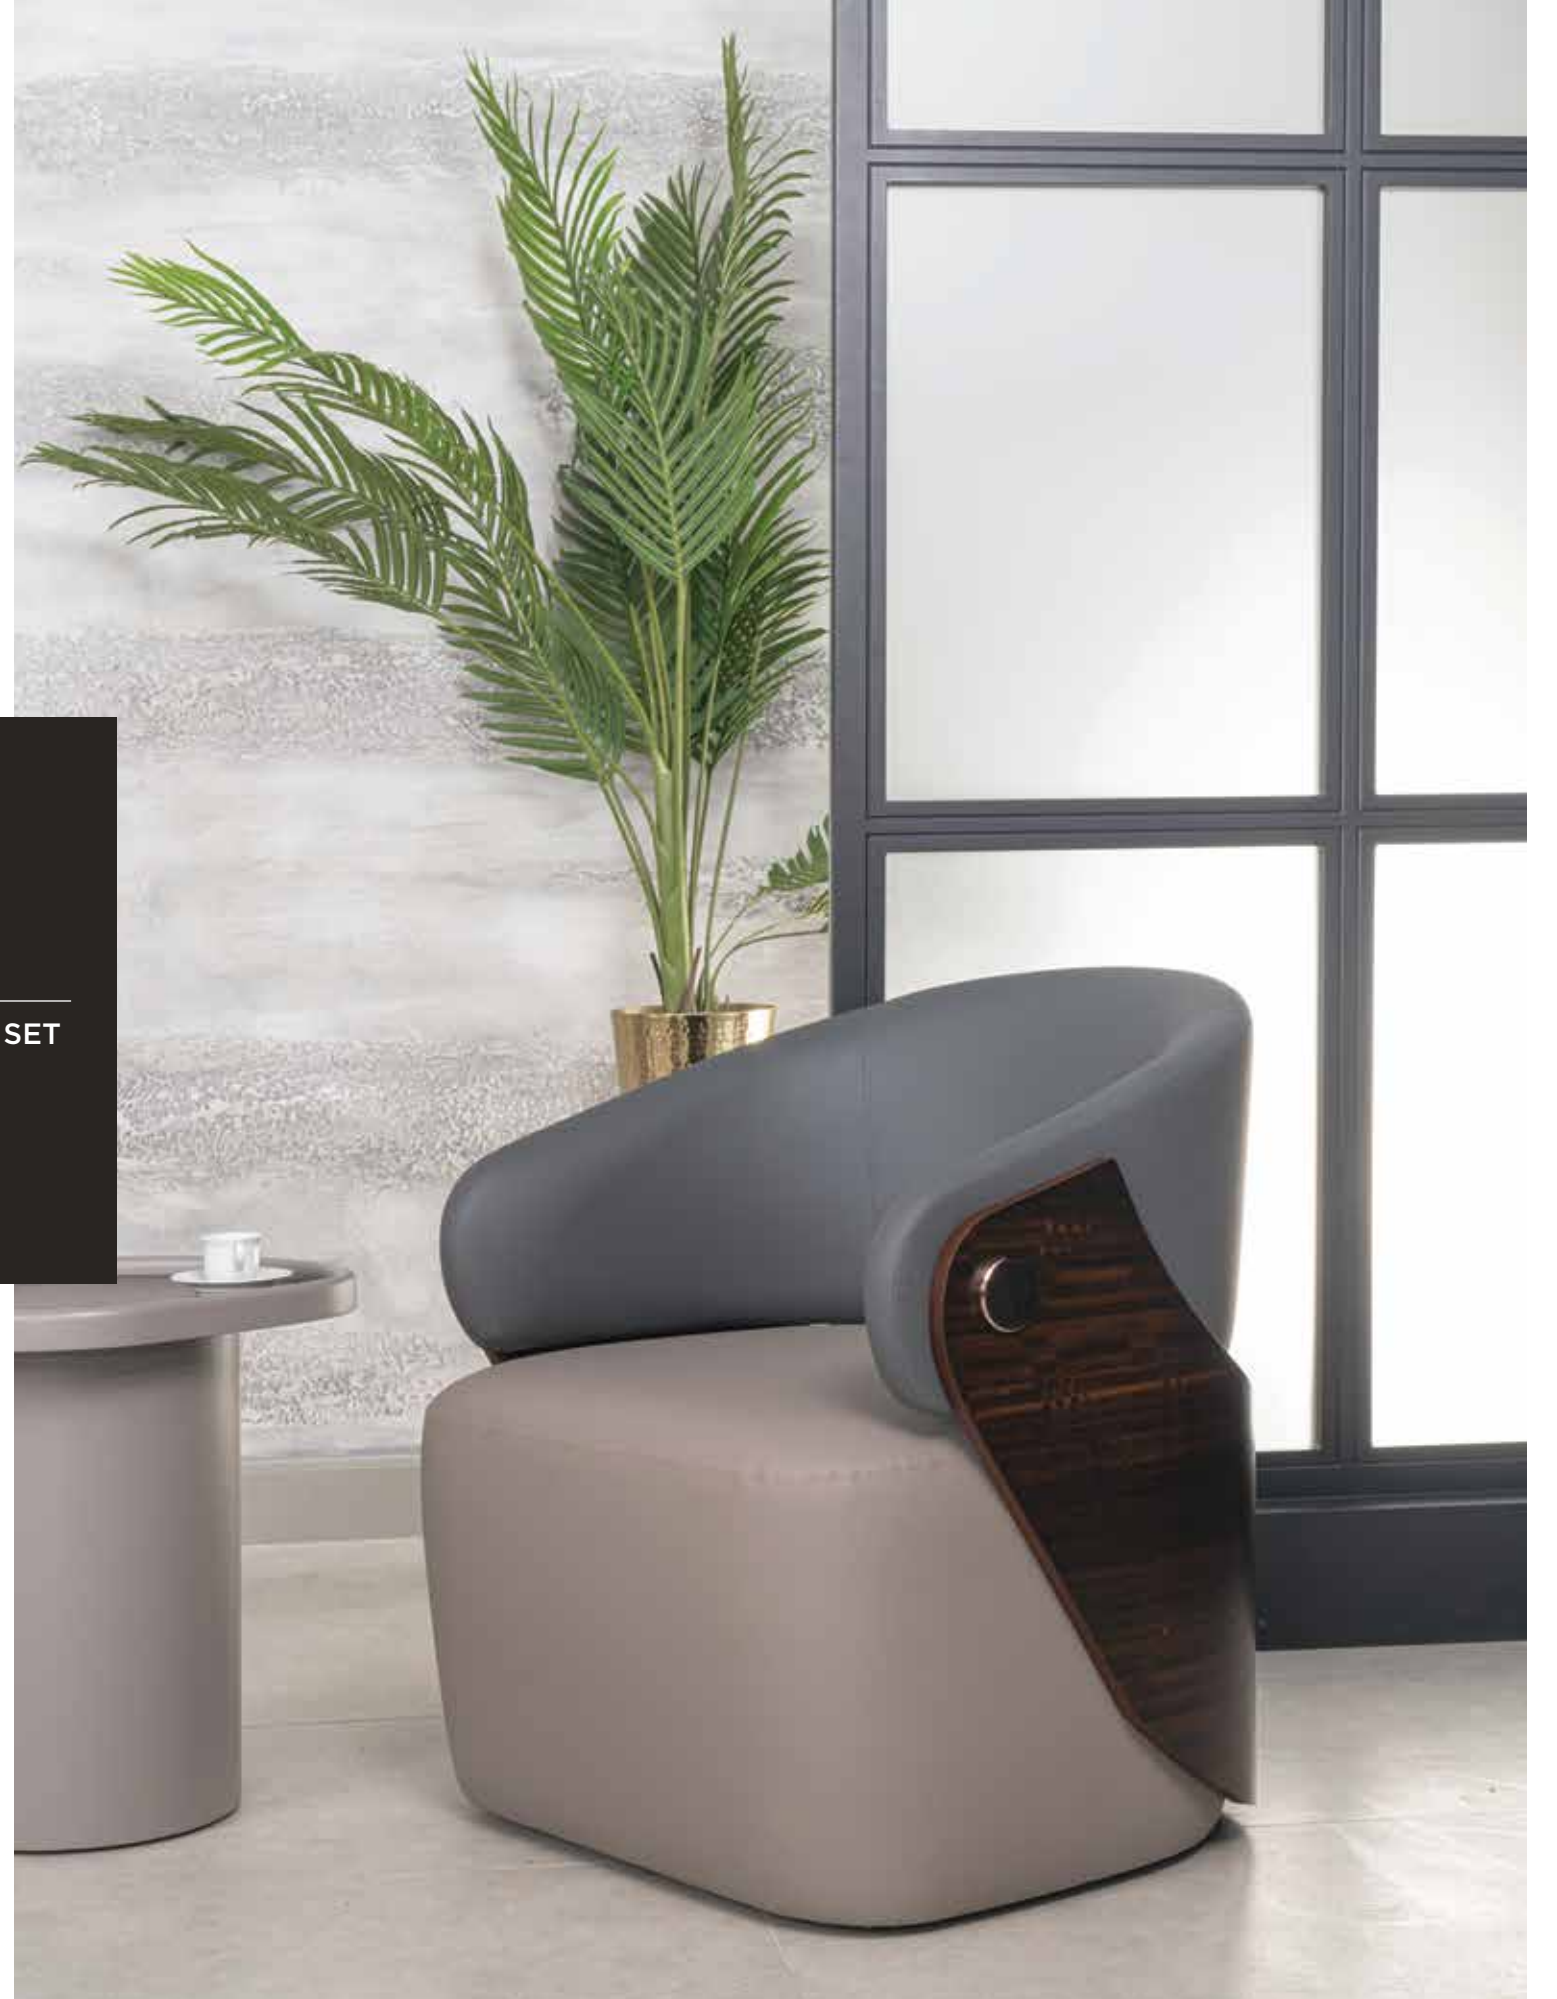

dna
EXECUTIVE OFFICE SOFA SET