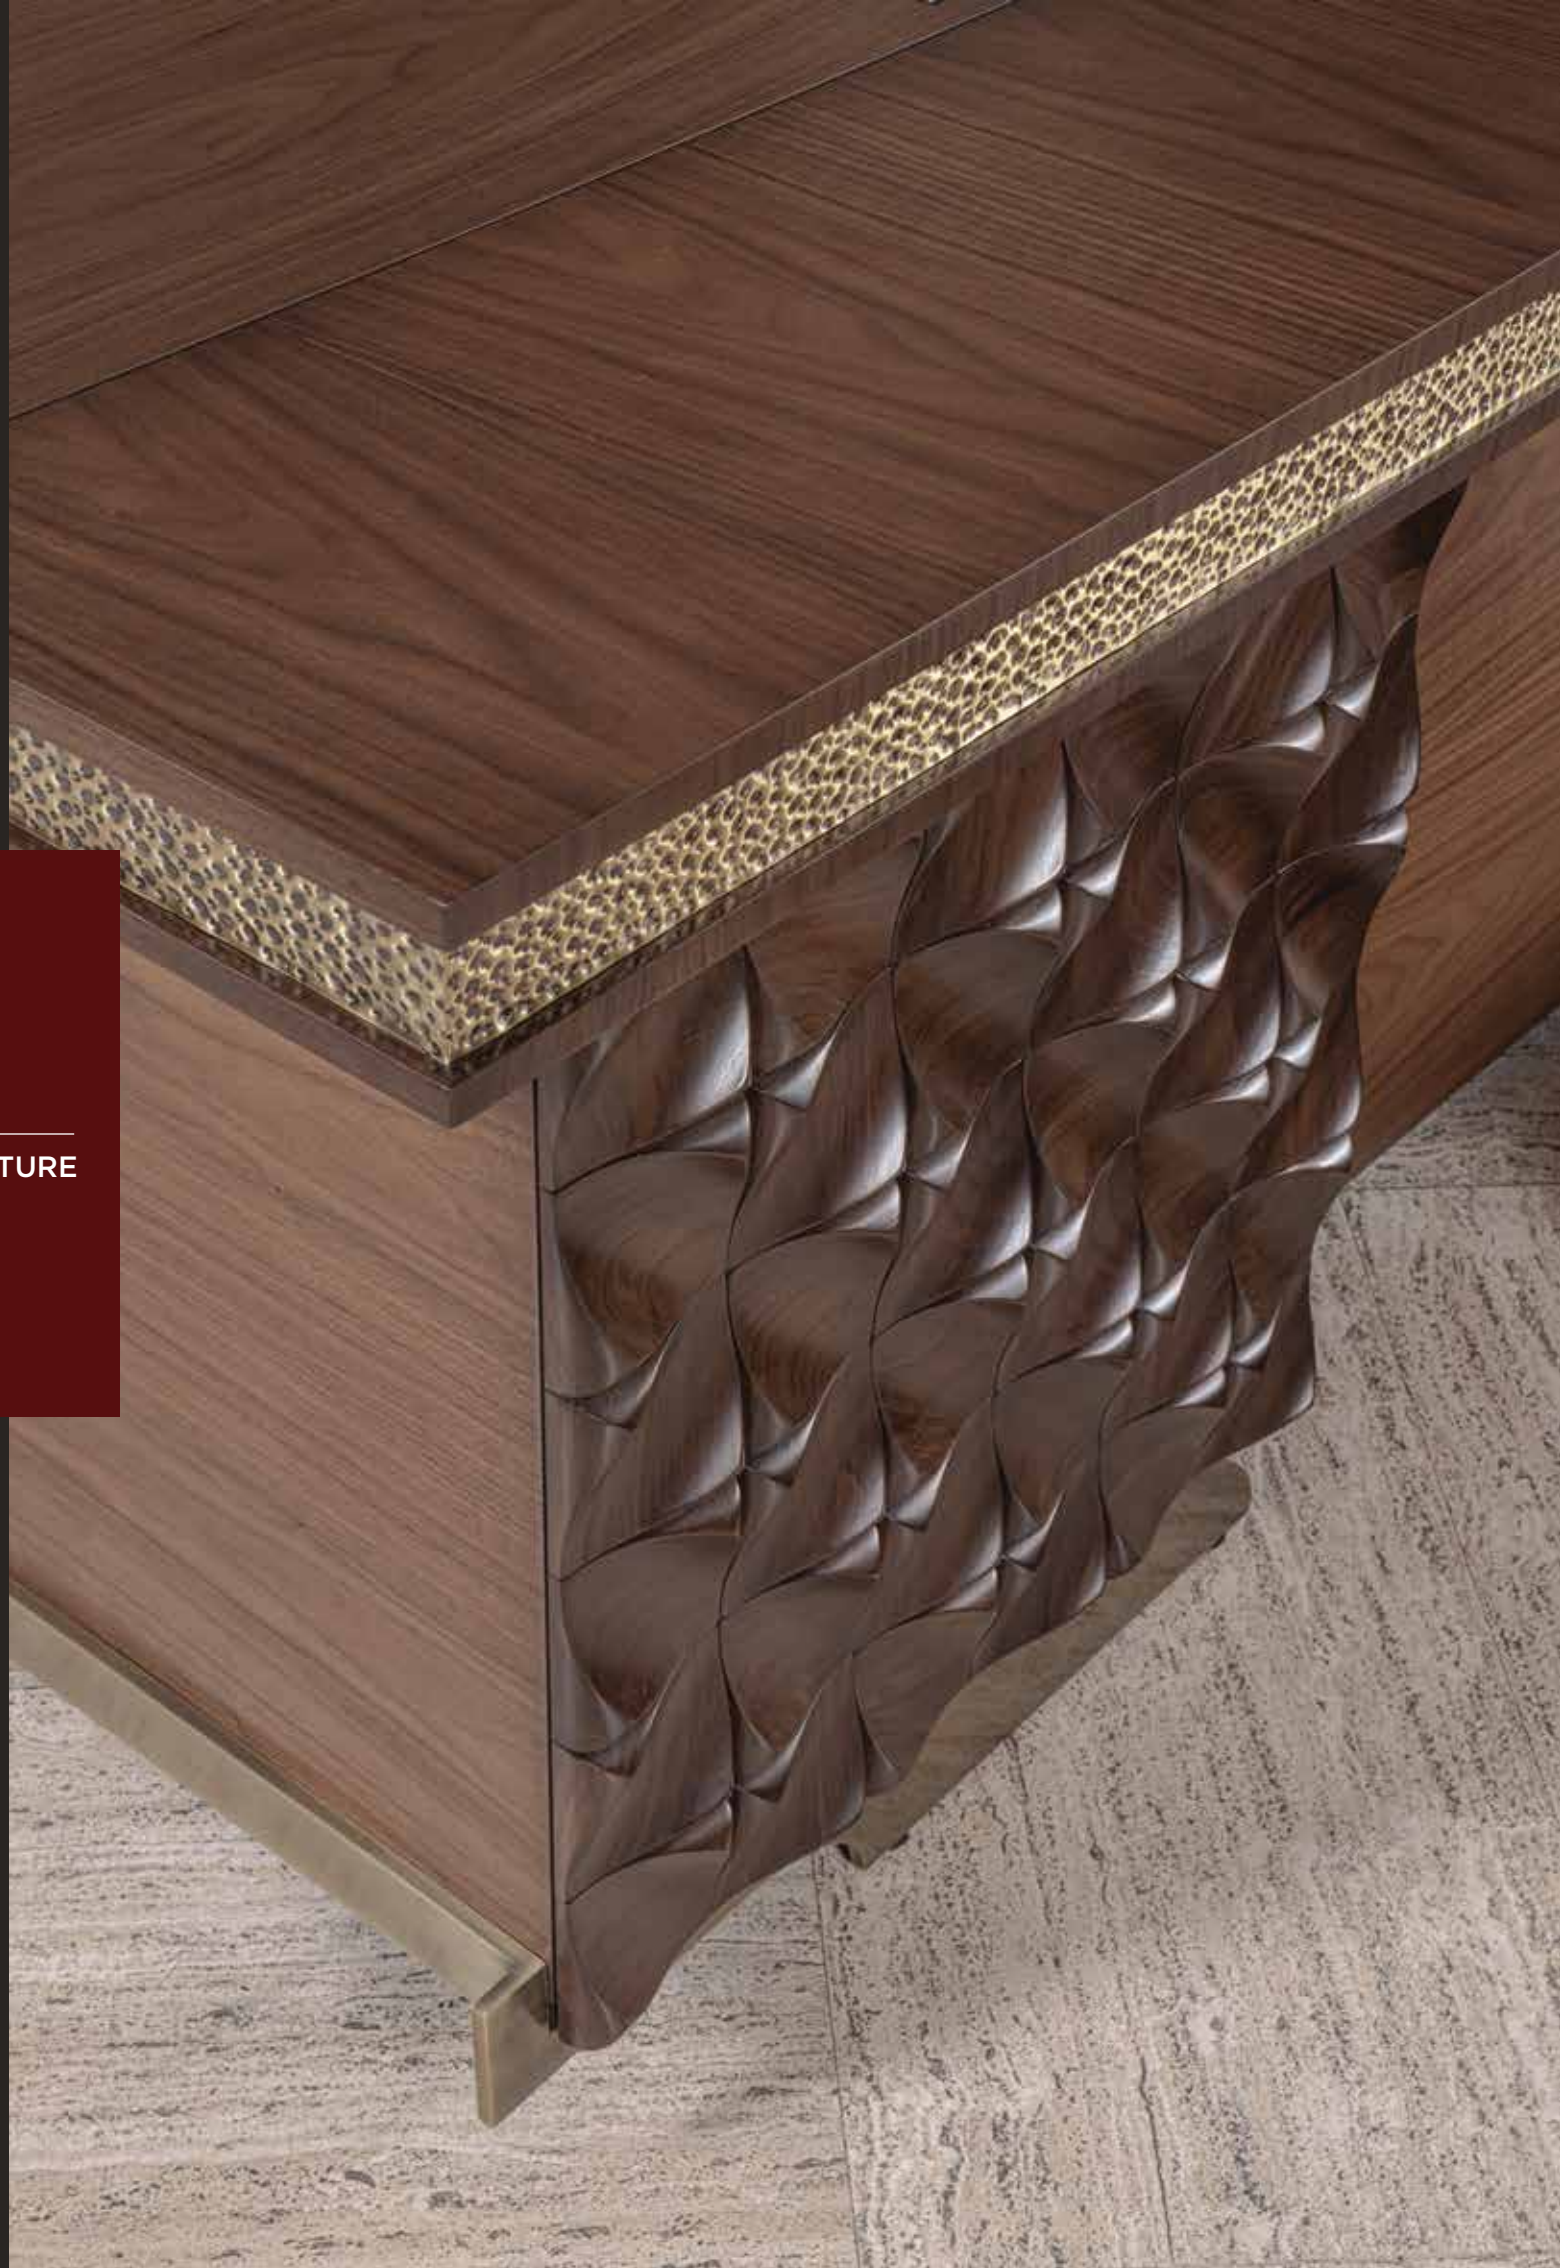

- shah
- dna
- baritone
- crown
- pazel
- paradise
- palm
- padnam
- kurtuba

“şah, başarılı insanlar için
mükemmel olacak şekilde tasarlandı.”

Shah; Ideal for large offices with its large dimensions, storage areas and complementary products. Do not compromise on aesthetics and design while achieving functionality. Let your office have a noble and flawless appearance with metals made of forged copper and special parts carved from walnut wood.

shah

EXECUTIVE OFFICE FURNITURE

The Shah logo icon is a white, stylized shield or crest. It features a central vertical element with a crown-like top and a pointed bottom, flanked by two vertical bars. The overall shape is symmetrical and resembles a stylized letter 'S' or a similar heraldic symbol.