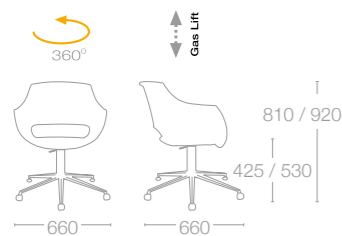

OPAL-M

- SEAT: PC GLOSSY FINISH (SOLID) COLOURS
- 42 Black
  - 43 White
  - 44 Red

- FRAME COLOURS
- Chrome plated

OPAL CHIEF

- SEAT: PC GLOSSY FINISH (SOLID) COLOURS
- 42 Black
  - 43 White
  - 44 Red

- FRAME COLOURS
- Chrome plated