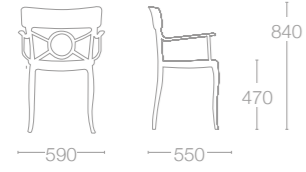

SEAT: PP FINISH COLOURS

- 01 White
- 09 Black
- 22 Anthracite

BACK: PC GLOSSY FINISH (TRANSPARENT) COLOURS

- 29 Red
- 37 Clear
- 38 Smoke

BACK: PC GLOSSY FINISH (SOLID) COLOURS

- 42 Black
- 43 White

EGO COLLECTION

EGO-S