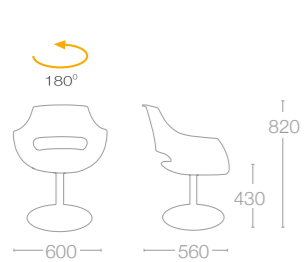

OPAL-M

1. SEAT: PC GLOSSY FINISH (SOLID) COLOURS
2. 42 Black
   - 43 White
   - 44 Red

1. FRAME COLOURS
2. Chrome plated