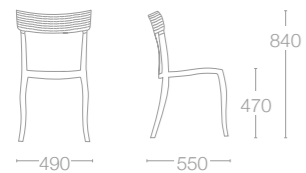

1. PP FINISH COLOURS
2. 01 White
   - 22 Anthracite
   - 53 Dark Brown
   - 65 Sandy Beige
   - 66 Storm Grey

TORO COLLECTION

TORO-S