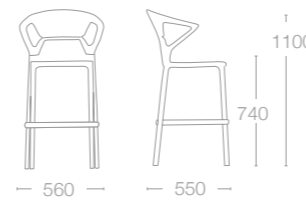

SEAT: PP FINISH COLOURS

- 01 White
- 09C Black
- 22C Anthracite

BACK: PC GLOSSY FINISH (TRANSPARENT) COLOURS

- 28 Purple
- 29 Red
- 33 Orange
- 35 Green
- 37 Clear
- 38 Smoke
- 40 Blue

BACK: PC GLOSSY FINISH (SOLID) COLOURS

- 42 Black

FRAME COLOURS

- Satin anodized aluminium
- White painted aluminium (mat)
- Black painted aluminium (mat)
- Anthracite painted aluminium (mat)

EGO ROCK