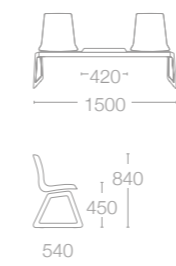

- FRAME COLOURS
- Chrome plated

X-TREME BENCH PRO With 2 seater & compact side table

- SEAT: PP FINISH COLOURS
- 01 White
  - 09 Black
  - 22 Anthracite
  - 51 Brick Red
  - 52 Dark Yellow
  - 61 Taupe
  - 69 Reseda Green