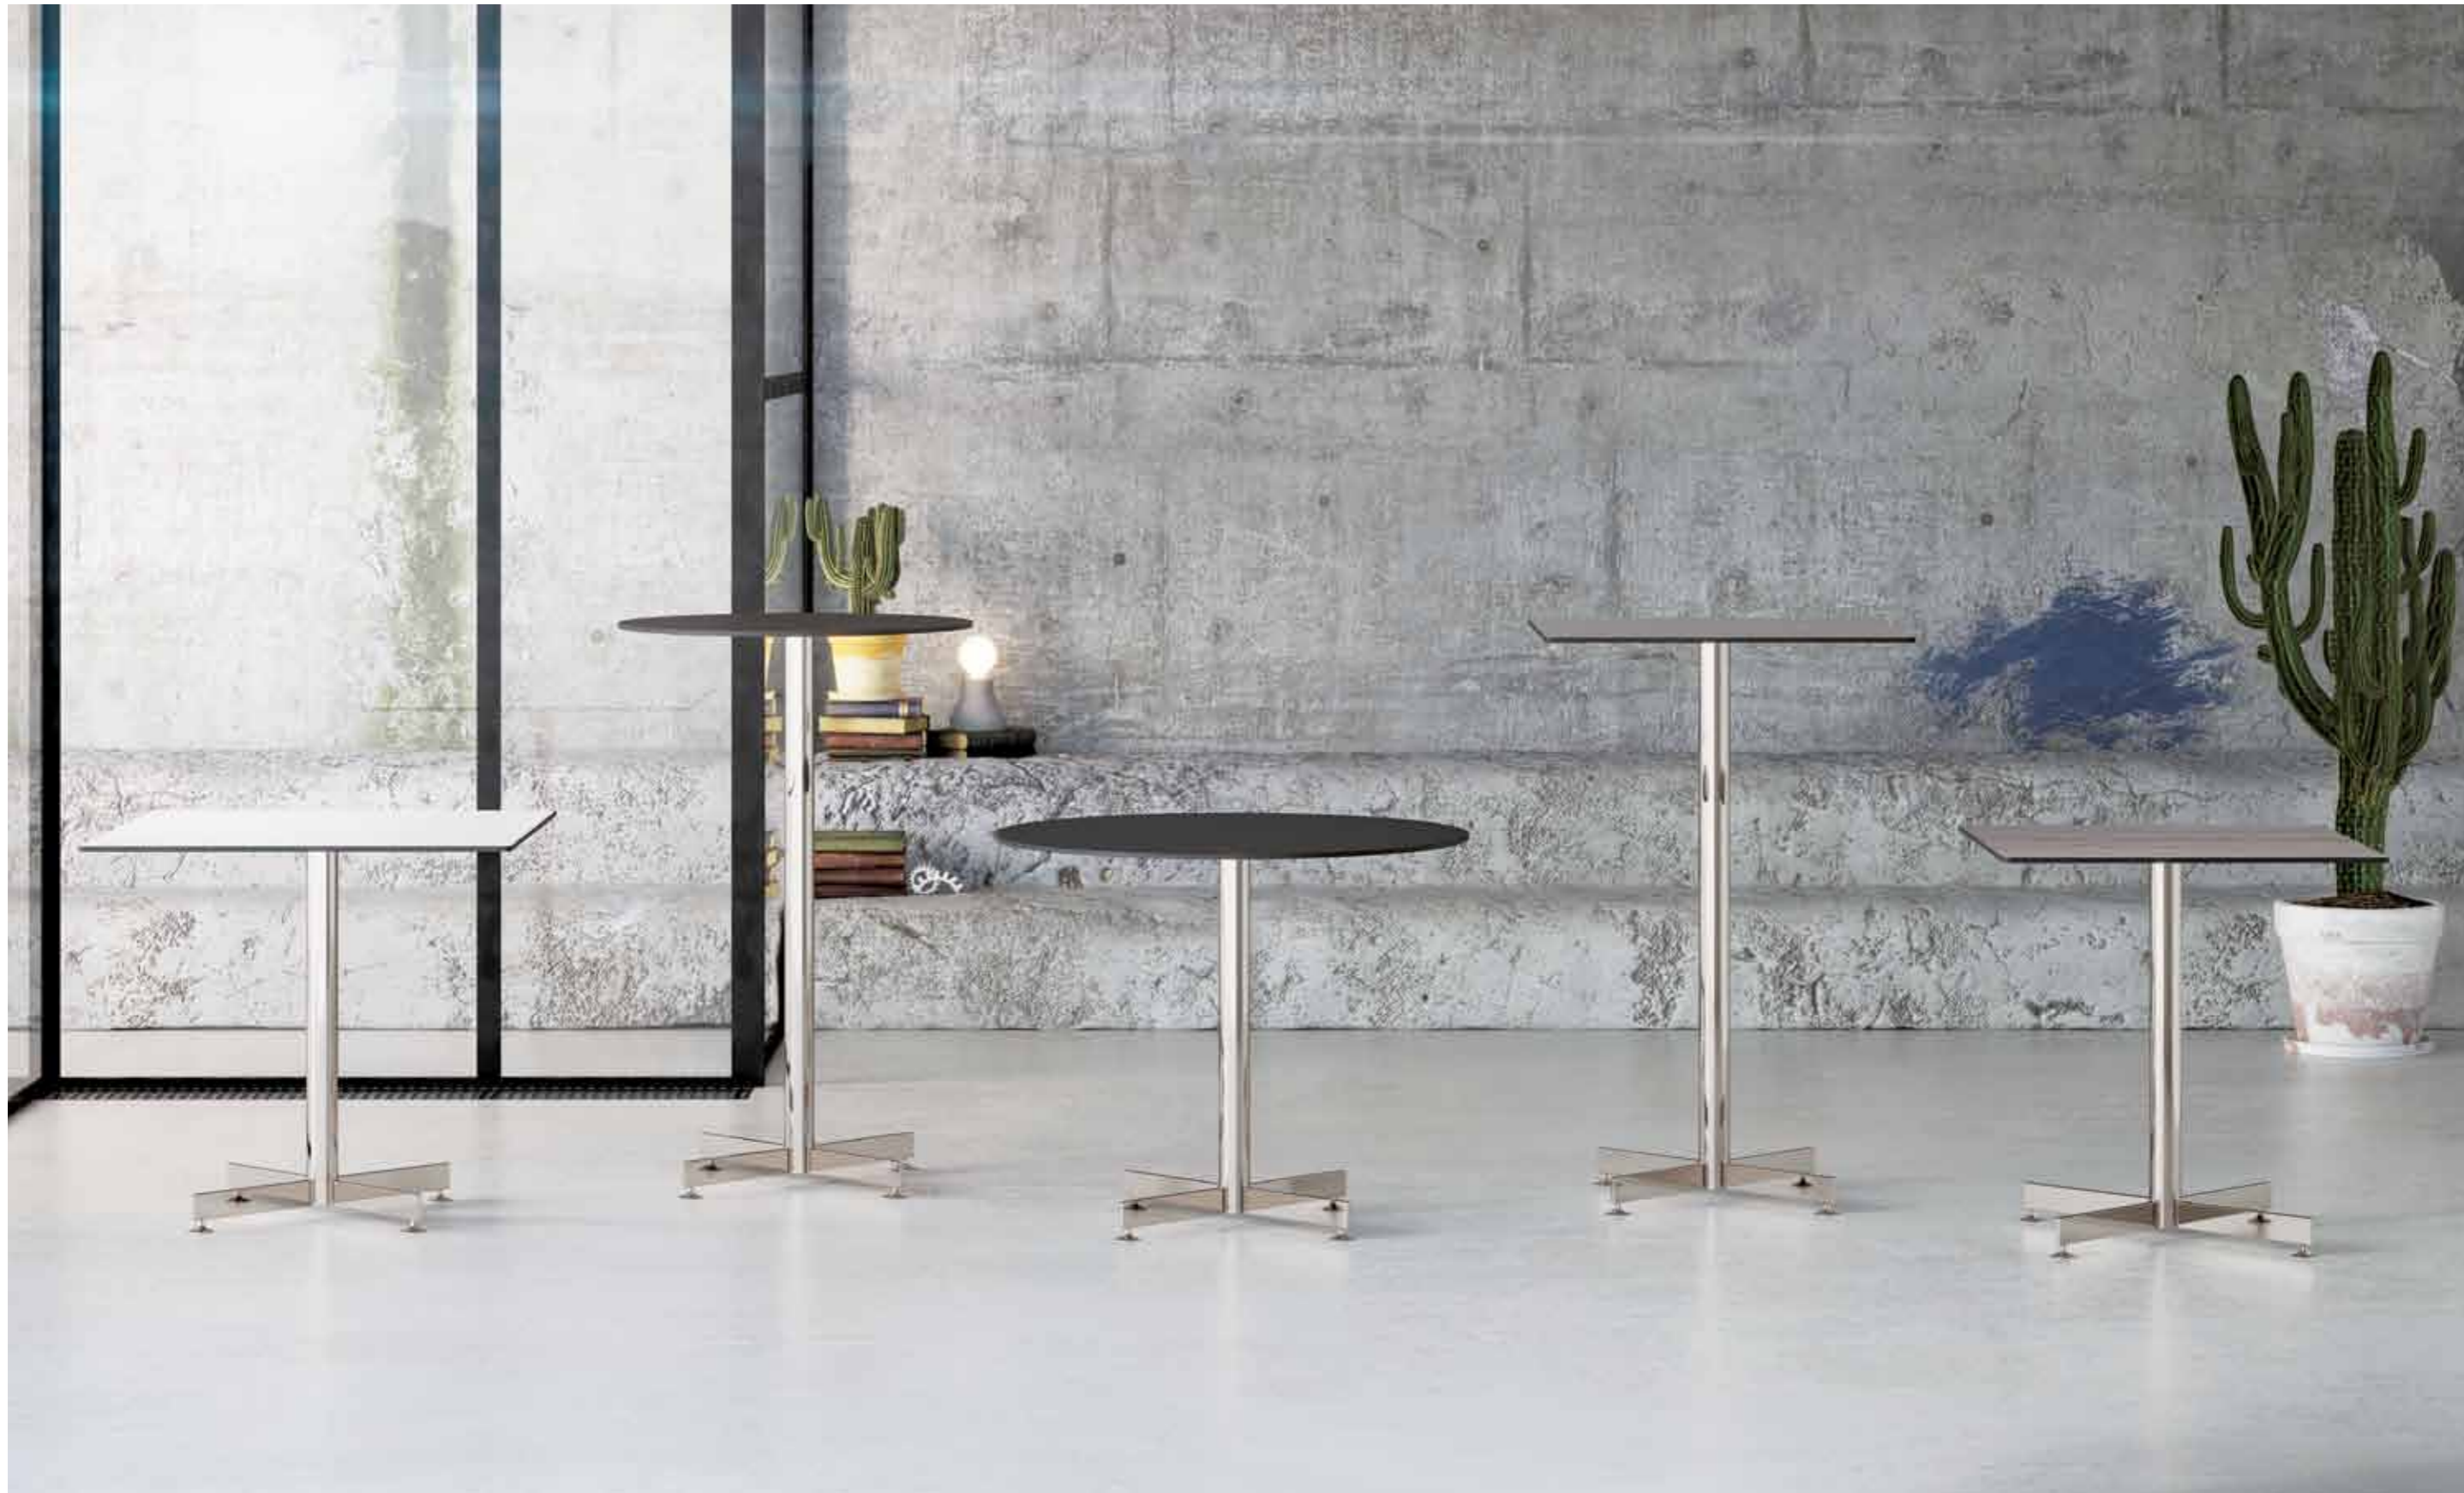

## COLLECTION

---

Table bases are great pieces of hard wearing furniture, highly versatile and functional with wide ranging applications, different sizes and colours. With such a vast choice of formats and versions, the table bases can be specifically adapted to a given architecture and purpose. Suitable for a wide range of uses, from cafeterias, company restaurants to meeting, beach clubs, terraces. Thanks to extensive variety of shape and sizes in solid laminate and polymer laminate tops enables to create many combinations with all the bases. Powder coated steel legs are strengthened against rusting and scratches with cathodic applications to offer outside usage option. Height adjustable feet property guarantees maximum stability and ideal for uneven surfaces where leveling is required.