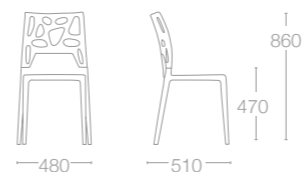

SEAT: PP FINISH COLOURS

- 01 White
- 09 Black
- 22 Anthracite

BACK: PC GLOSSY FINISH (TRANSPARENT) COLOURS

- 28 Purple
- 29 Red
- 33 Orange
- 35 Green
- 37 Clear
- 38 Smoke
- 40 Blue

BACK: PC GLOSSY FINISH (SOLID) COLOURS

- 42 Black
- 43 White
- 44 Red

EGO ROCK Bar stool