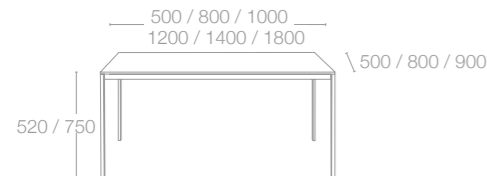

SIZE	FRAME	TOP INCLUDED	Kg.
800 x 800 x H. 750	30 x 30	✓	Kg 21,5 (mdf) Kg 24 (compact)
800 x 1200 x H. 750	30 x 30	✓	Kg 27,5 (mdf) Kg 30 (compact)
800 x 1400 x H. 750	30 x 30	✓	Kg 30,5 (mdf) Kg 33,5 (compact)
900 x 1800 x H. 750	30 x 30	✓	Kg 38 (mdf) Kg 44 (compact)
500 x 500 x H. 520	30 x 30	✓	Kg 12 (mdf) Kg 13 (compact)
500 x 1000 x H. 520	30 x 30	✓	Kg 17 (mdf) Kg 19 (compact)

AVAILABLE TOP FINISHES

POLIMER LAMINATE MDF TOP COLOURS:

74 Gold, 76 yellow, 77 Black, 79 Pear, 81 Cream, 83 White, 84 Grey, 86 D. walnut, 87 Maple, 89 Wenge, 90 Claret, 91 orange, 93 Walnut, 96 Cherry, 99 D. cherry

SOLID LAMINATE COMPACT TOP COLOURS:

1050M, 1049M, 3039M

Polymer laminate mdf top colours on page 237

Solid laminate compact top colours on page 236

Except white, other colours are recommended only in shaded areas