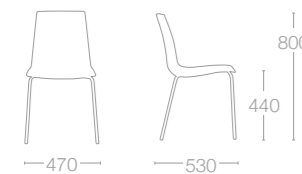

1. SEAT: PP FINISH COLOURS
2. 01 White
   - 09 Black
   - 22 Anthracite
   - 51 Brick Red
   - 52 Dark Yellow
   - 61 Taupe
   - 69 Reseda Green

1. FRAME COLOURS
2. Chrome plated
3. on request: the base could be produced with outdoor resistant special paint applications. Powder coated (mat): **White, Anthracite, Black**

X-TREME-S WOX PRO With beech wood leg