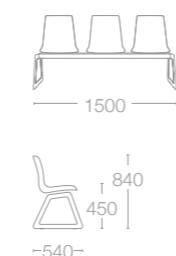

X-TREME BENCH PRO With 3 seater

1. SEAT: PP FINISH COLOURS
2. 01 White
   - 09 Black
   - 22 Anthracite
   - 51 Brick Red
   - 52 Dark Yellow
   - 61 Taupe
   - 69 Reseda Green

1. FRAME COLOURS
2. Chrome plated
   - Anthracite powder coated
   - Black powder coated
   - White powder coated