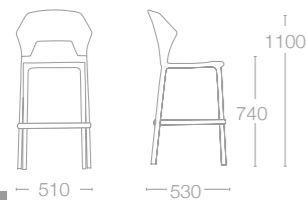

- 42 Black

EGO-S Bar stool

SEAT: PP FINISH COLOURS

- 01 White
- 09C Black
- 22C Anthracite

BACK: PC GLOSSY FINISH (TRANSPARENT) COLOURS

- 28 Purple
- 29 Red
- 33 Orange
- 35 Green
- 37 Clear
- 38 Smoke
- 40 Blue