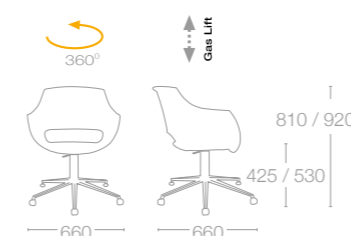

OPAL-M PRO

- SEAT: PP FINISH COLOURS
- 01 White
  - 09 Black
  - 22 Anthracite
  - 51 Brick Red
  - 52 Dark Yellow
  - 61 Taupe
  - 69 Reseda Green

- FRAME COLOURS
- Chrome plated

OPAL CHIEF PRO

- SEAT: PP FINISH COLOURS
- 01 White
  - 09 Black
  - 22 Anthracite
  - 51 Brick Red
  - 52 Dark Yellow
  - 61 Taupe
  - 69 Reseda Green