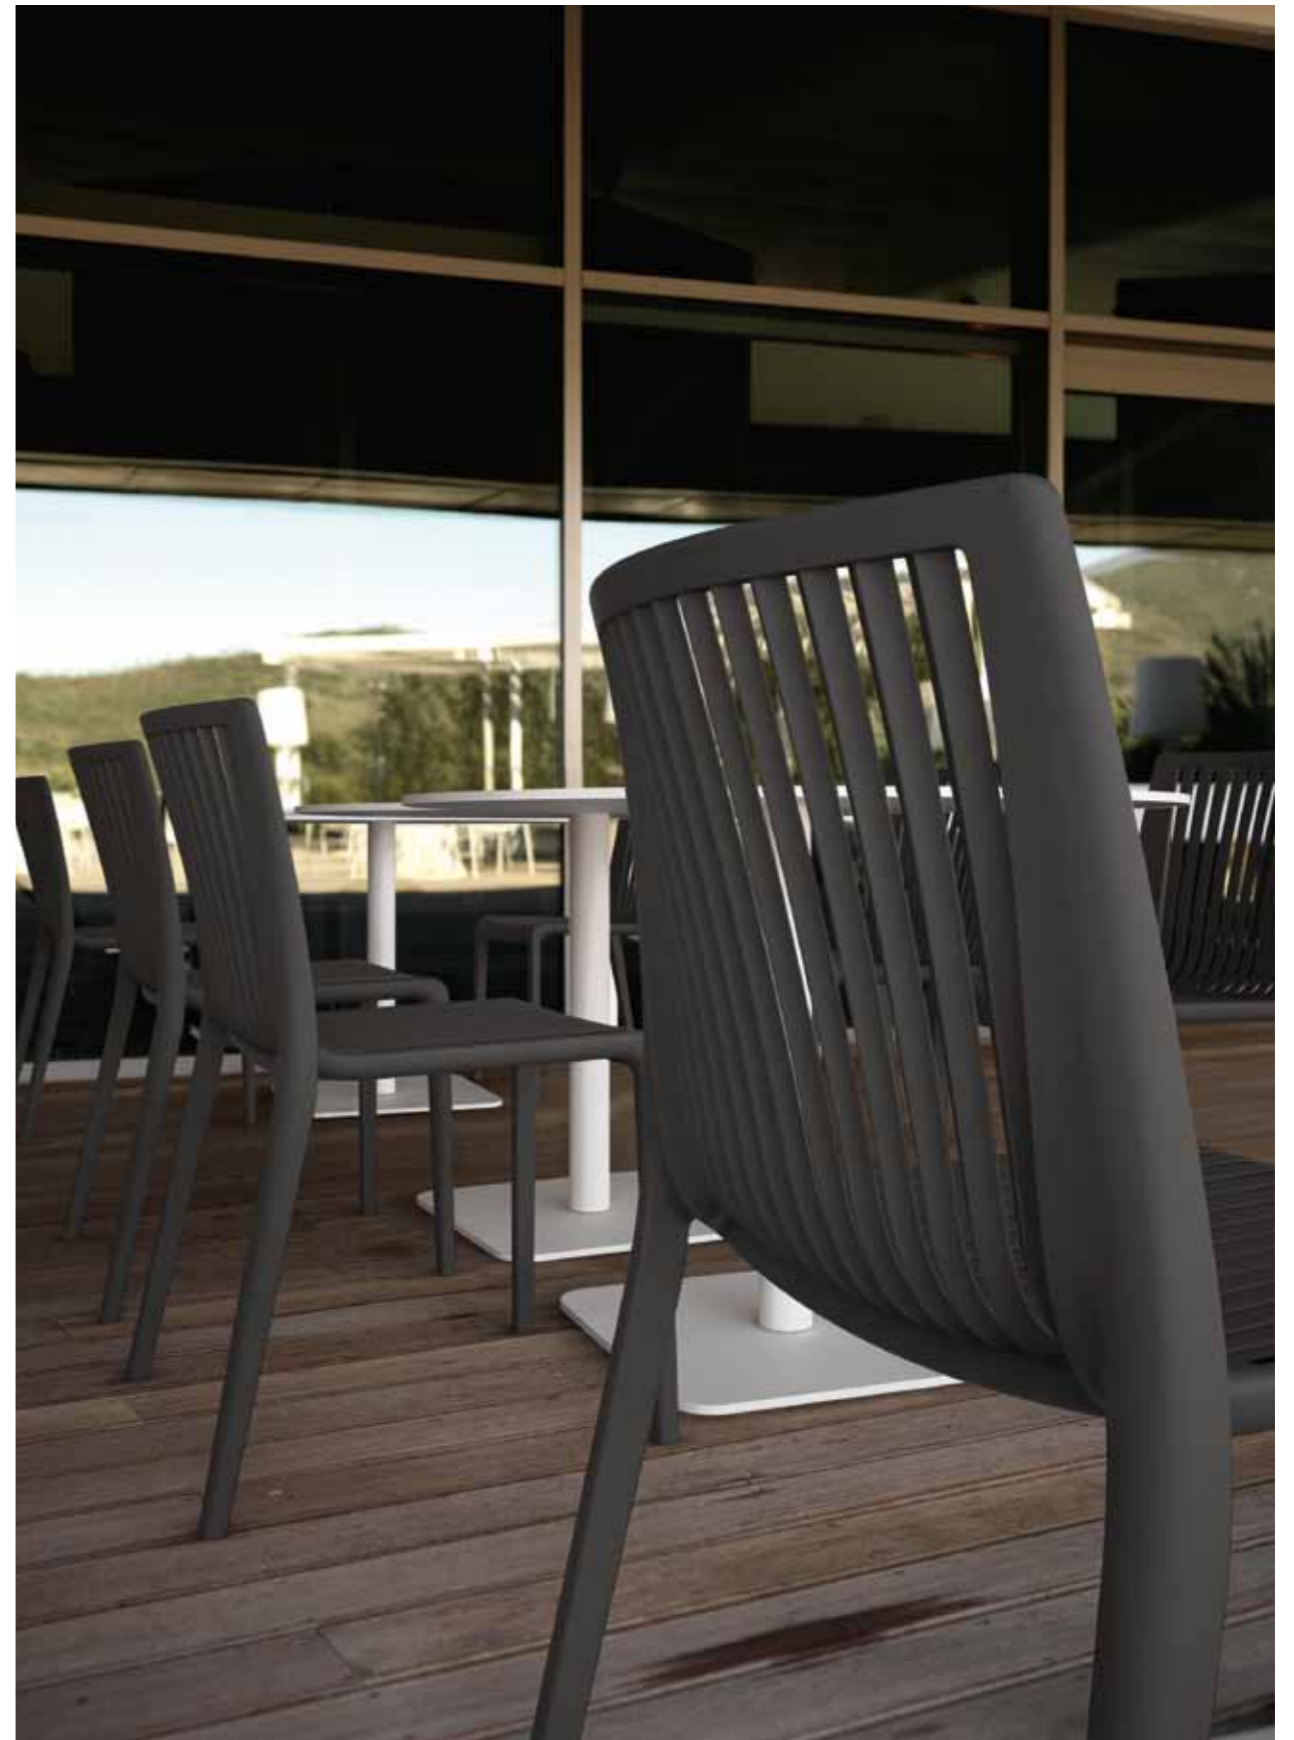

# COOL

---

Stackable monobloc chair. It is produced with a technology of injection moulding in glassfibre reinforced polypropylene. Ergonomic shape fits in any environment. Thanks to special materials used it is a perfect choice for outdoors. Anti UV stabilized. Cool is also offers great comfort with its wide variety of colourful dressed cushion options. Perfectly suitable for contract usages.