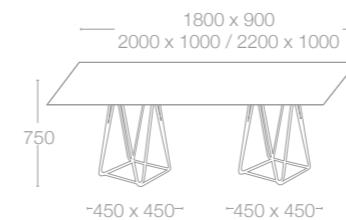

SIZE	BASE	TOP INCLUDED	Kg.
900 x 1800 x H. 750	450 x 450 (x2)	✓	Kg 41 (compact)
1000 x 2000 x H. 750	450 x 450 (x2)	✓	Kg 48,5 (compact)
1000 x 2200 x H. 750	450 x 450 (x2)	✓	Kg 52 (compact)

AVAILABLE TOP FINISHES

1050M, 1049M, 3039M

Solid laminate compact top colours on page 236

Except white, other colours are recommended only in shaded areas