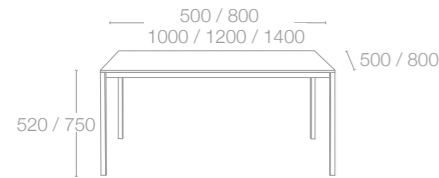

SIZE	FRAME	TOP INCLUDED	Kg.
800 x 800 x H. 750	40 x 40	✓	Kg 21,5 (mdf) Kg 23 (compact)
800 x 1200 x H. 750	40 x 40	✓	Kg 23,5 (mdf) Kg 26,5 (compact)
800 x 1400 x H. 750	40 x 40	✓	Kg 30,5 (mdf) Kg 34,5 (compact)
500 x 500 x H. 520	40 x 40	✓	Kg 9,5 (mdf) Kg 10 (compact)
500 x 1000 x H. 520	40 x 40	✓	Kg 13,5 (mdf) Kg 15,5 (compact)

AVAILABLE TOP FINISHES

POLIMER LAMINATE MDF TOP COLOURS:

74 Gold, 76 yellow, 77 Black, 79 Pear, 81 Cream, 83 White, 84 Grey, 86 D. walnut, 87 Maple, 89 Wenge, 90 Claret, 91 orange, 93 Walnut, 96 Cherry, 99 D. cherry

SOLID LAMINATE COMPACT TOP COLOURS:

1050M, 1049M, 3039M

Polymer laminate mdf top colours on page 237

Solid laminate compact top colours on page 236

Except white, other colours are recommended only in shaded areas