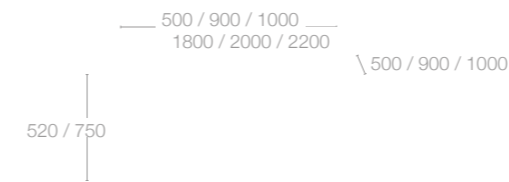

OPUS with polymer laminate top (18 mm) or solid laminate top (12 mm)

1. FRAME FINISH
2. satin anodized aluminium

AVAILABLE TOP FINISHES

POLYMER LAMINATE MDF TOP COLOURS:
74 Gold, 76 yellow, 77 Black, 79 Pear, 81 Cream, 83 White, 84 Grey, 86 D. walnut, 87 Maple, 89 Wenge, 90 Claret, 91 orange, 93 Walnut, 96 Cherry, 99 D. cherry

SOLID LAMINATE COMPACT TOP COLOURS:
1050M, 1049M, 3039M

Polymer laminate mdf top colours on page 237
Solid laminate compact top colours on page 236

Except white, other colours are recommended only in shaded areas