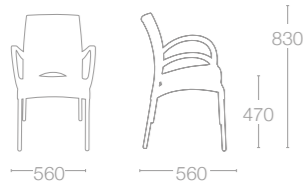

SEAT: PP FINISH COLOURS
01 White
09 Black
21 Ivory

FRAME COLOURS
Satin Anodized Aluminium

MARVEL-S

MARVEL-S