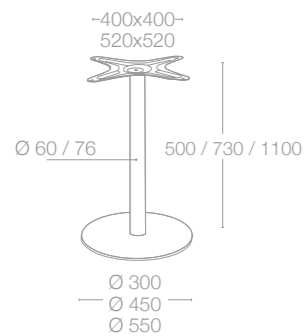

MODEL	BASE	FEET	TOP SUPPORT	APPLICABLE TABLE TOP MAXIMUM RECOMMENDED SIZE	Kg.
Ø 300 side table base	Ø 300	H. 500 Ø 60	400 x 400	square 700 x 700 round Ø 700	Kg. 8
Ø 450 table base	Ø 450	H. 730 Ø 60	400 x 400	square 800 x 800 round Ø 900	Kg. 14,5
Ø 450 bar table base	Ø 450	H. 1100 Ø 60	400 x 400	square 700 x 700 round Ø 700	Kg. 15
Ø 450 side table base	Ø 450	H. 500 Ø 60	400 x 400	square 700 x 700 round Ø 800	Kg. 13,5
Ø 550 table base	Ø 600	H. 730 Ø 76	520 x 520	square 900 x 900 round Ø 1100	Kg. 24

SPARK

BASE FINISH

9016 White	Powder coated (mat) strengthened against rusting and scratches with cataphoresis application.
7016 Anthracite	
9005 Black	

BASE FINISH

chrome plated