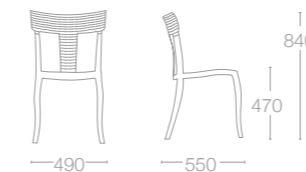

TORO-S Rattan

1. PP FINISH COLOURS
2. 01 White
   - 22 Anthracite
   - 53 Dark Brown
   - 65 Sandy Beige
   - 66 Storm Grey

LUNA COLLECTION

LUNA