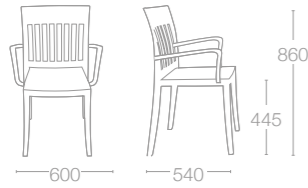

EDEN COLLECTION

EDEN-K

PP MAT FINISH COLOURS
51C Brick Red
53C Dark Brown

PP FINISH COLOURS
01 White
17 Warm grey
52 Dark Yellow
61 Taupe

MAMBO

MAMBO