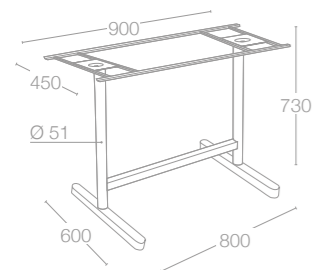

KROSS

With adjustable foot

BASE FINISH

- 9016 White
- 7016 Anthracite
- 9005 Black

Powder coated (mat) strengthened against rusting and scratches with cataphoresis application.

MODEL	BASE	FEET	TOP SUPPORT	APPLICABLE TABLE TOP MAXIMUM RECOMMENDED SIZE	Kg.
480 x 480 table base	480 x 480	H. 730 Ø 60	400 x 400	square 700 x 700 round Ø 700	Kg. 6
480 x 480 side table base	480 x 480	H. 500 Ø 60	400 x 400	square 700 x 700 round Ø 700	Kg. 5
630 x 630 table base	630 x 630	H. 730 Ø 70	400 x 400	square 800 x 800 round Ø 800	Kg. 6,5
630 x 630 bar table base	630 x 630	H. 1100 Ø 70	400 x 400	square 700 x 700 round Ø 700	Kg. 7,5
820 x 820 table base	820 x 820	H. 730 Ø 70	520 x 520	square 900 x 900 round Ø 1000	Kg. 6,5

KROSS II

With adjustable foot

BASE FINISH

- 9016 White
- 7016 Anthracite
- 9005 Black

Powder coated (mat) strengthened against rusting and scratches with cataphoresis application.

MODEL	BASE	FEET	TOP SUPPORT	APPLICABLE TABLE TOP MAXIMUM RECOMMENDED SIZE	Kg.
600 x 800 table base	600 x 800	H. 730 Ø 51	450 x 900	800 x 1400	Kg. 11

OXO I

With adjustable foot

BASE FINISH

- 9016 White
- 7016 Anthracite
- 9005 Black

Powder coated (mat) strengthened against rusting and scratches with cataphoresis application.

MODEL	BASE	FEET	TOP SUPPORT	APPLICABLE TABLE TOP MAXIMUM RECOMMENDED SIZE	Kg.
450 x 450 table base	450 x 450	H. 730 Ø 60	400 x 400	square 700 x 700 round Ø 800	Kg. 10,5
450 x 450 bar table base	450 x 450	H. 1100 Ø 60	400 x 400	square 600 x 600 round Ø 600	Kg. 11,5
450 x 450 side table base	450 x 450	H. 500 Ø 60	400 x 400	square 700 x 700 round Ø 800	Kg. 9,5

OXO II

With adjustable foot

BASE FINISH

- 9016 White
- 7016 Anthracite
- 9005 Black

Powder coated (mat) strengthened against rusting and scratches with cataphoresis application.