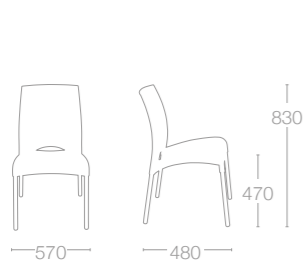

FRAME COLOURS  
 Chrome plated  
 Silver metallic

ICON-K

SEAT: PP FINISH COLOURS  
 01 White  
 04 Red  
 09 Black  
 21 Ivory  
 22 Anthracite

FRAME COLOURS  
 Chrome plated

VITAL COLLECTION

VITAL-S

SEAT: PP FINISH COLOURS  
 21 Ivory  
 72 Orange