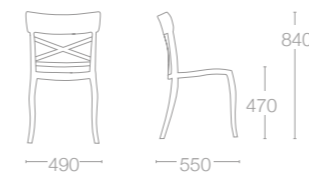

PP FINISH COLOURS

- 01 White
- 04 Red
- 65 Sandy Beige
- 67 Navy Blue
- 68 Canary Yellow
- 69 Reseda Green
- 70 Aqua Blue
- 71 Urban Bronze
- 72 Orange

TRIO

TRIO-S