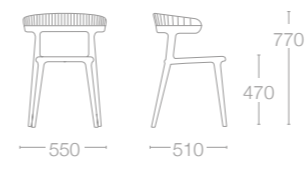

1. PP FINISH COLOURS
2. 01 White
   - 09 Black
   - 22 Anthracite
   - 61 Taupe

YUGO COLLECTION

YUGO-S