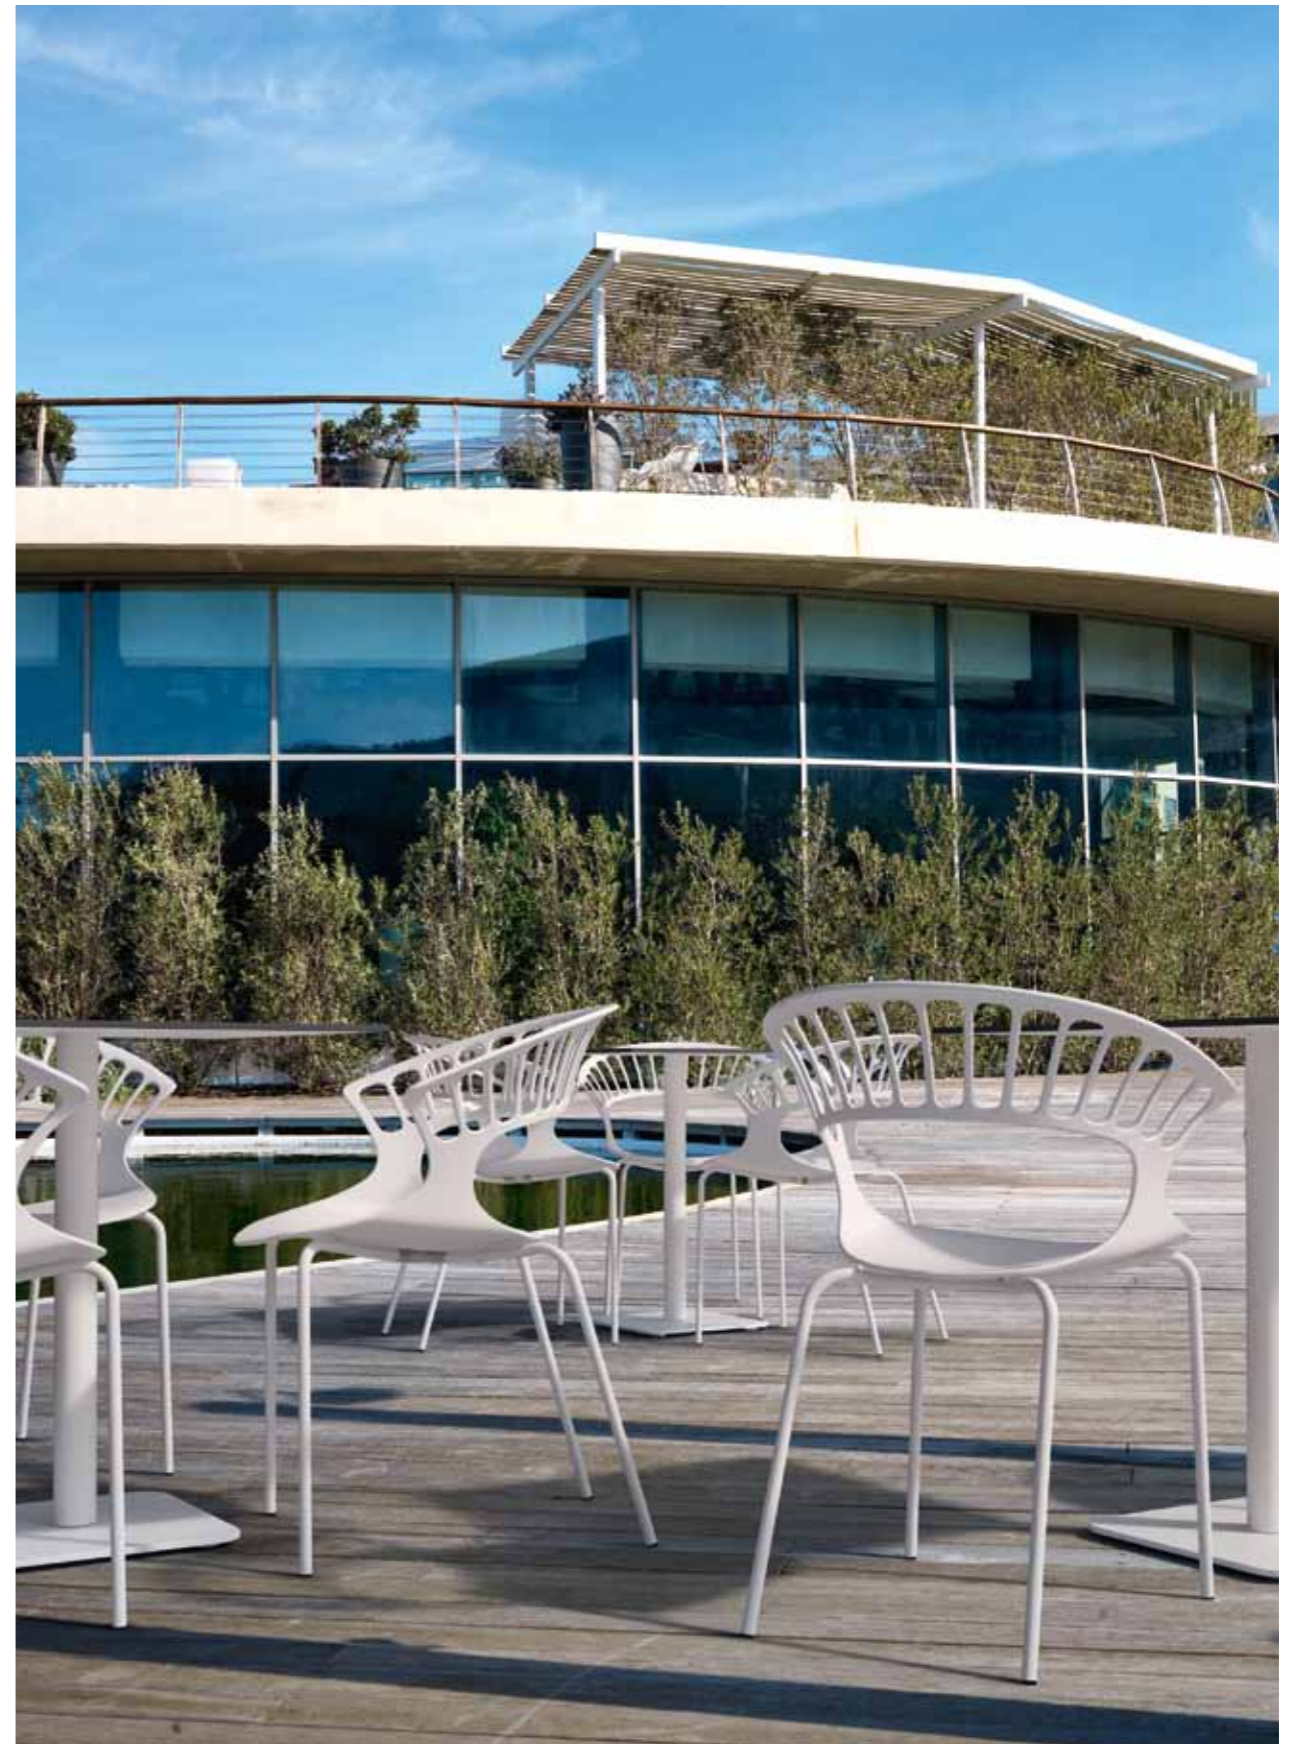

TIARA

Stackable armchair with stylish design. Impressive solid colours.
Shell is made of glassfibre reinforced polypropylene and base in steel tube structure. Suitable for indoor and outdoor usage with many frame colour alternatives.
Anti UV stabilized.