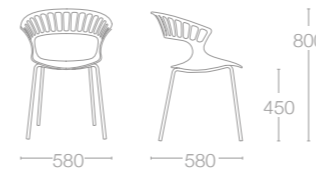

YUMMY

YUMMY

PP FINISH COLOURS  
 01 White  
 04 Red  
 05 Dark Green  
 09 Black  
 13 Teak  
 72 Orange  
 21 Ivory

TIARA

TIARA

SEAT: PP FINISH COLOURS  
 01 White  
 04 Red  
 22 Anthracite  
 23 Purple

FRAME COLOURS  
 Chrome plated  
 Anthracite powder coated  
 White powder coated