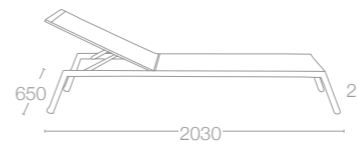

FABRIC COLOURS
5001 White
5700 Anthracite
50070 Taupe

FRAME COLOURS
Stainless steel

ZEN SIDE TABLE