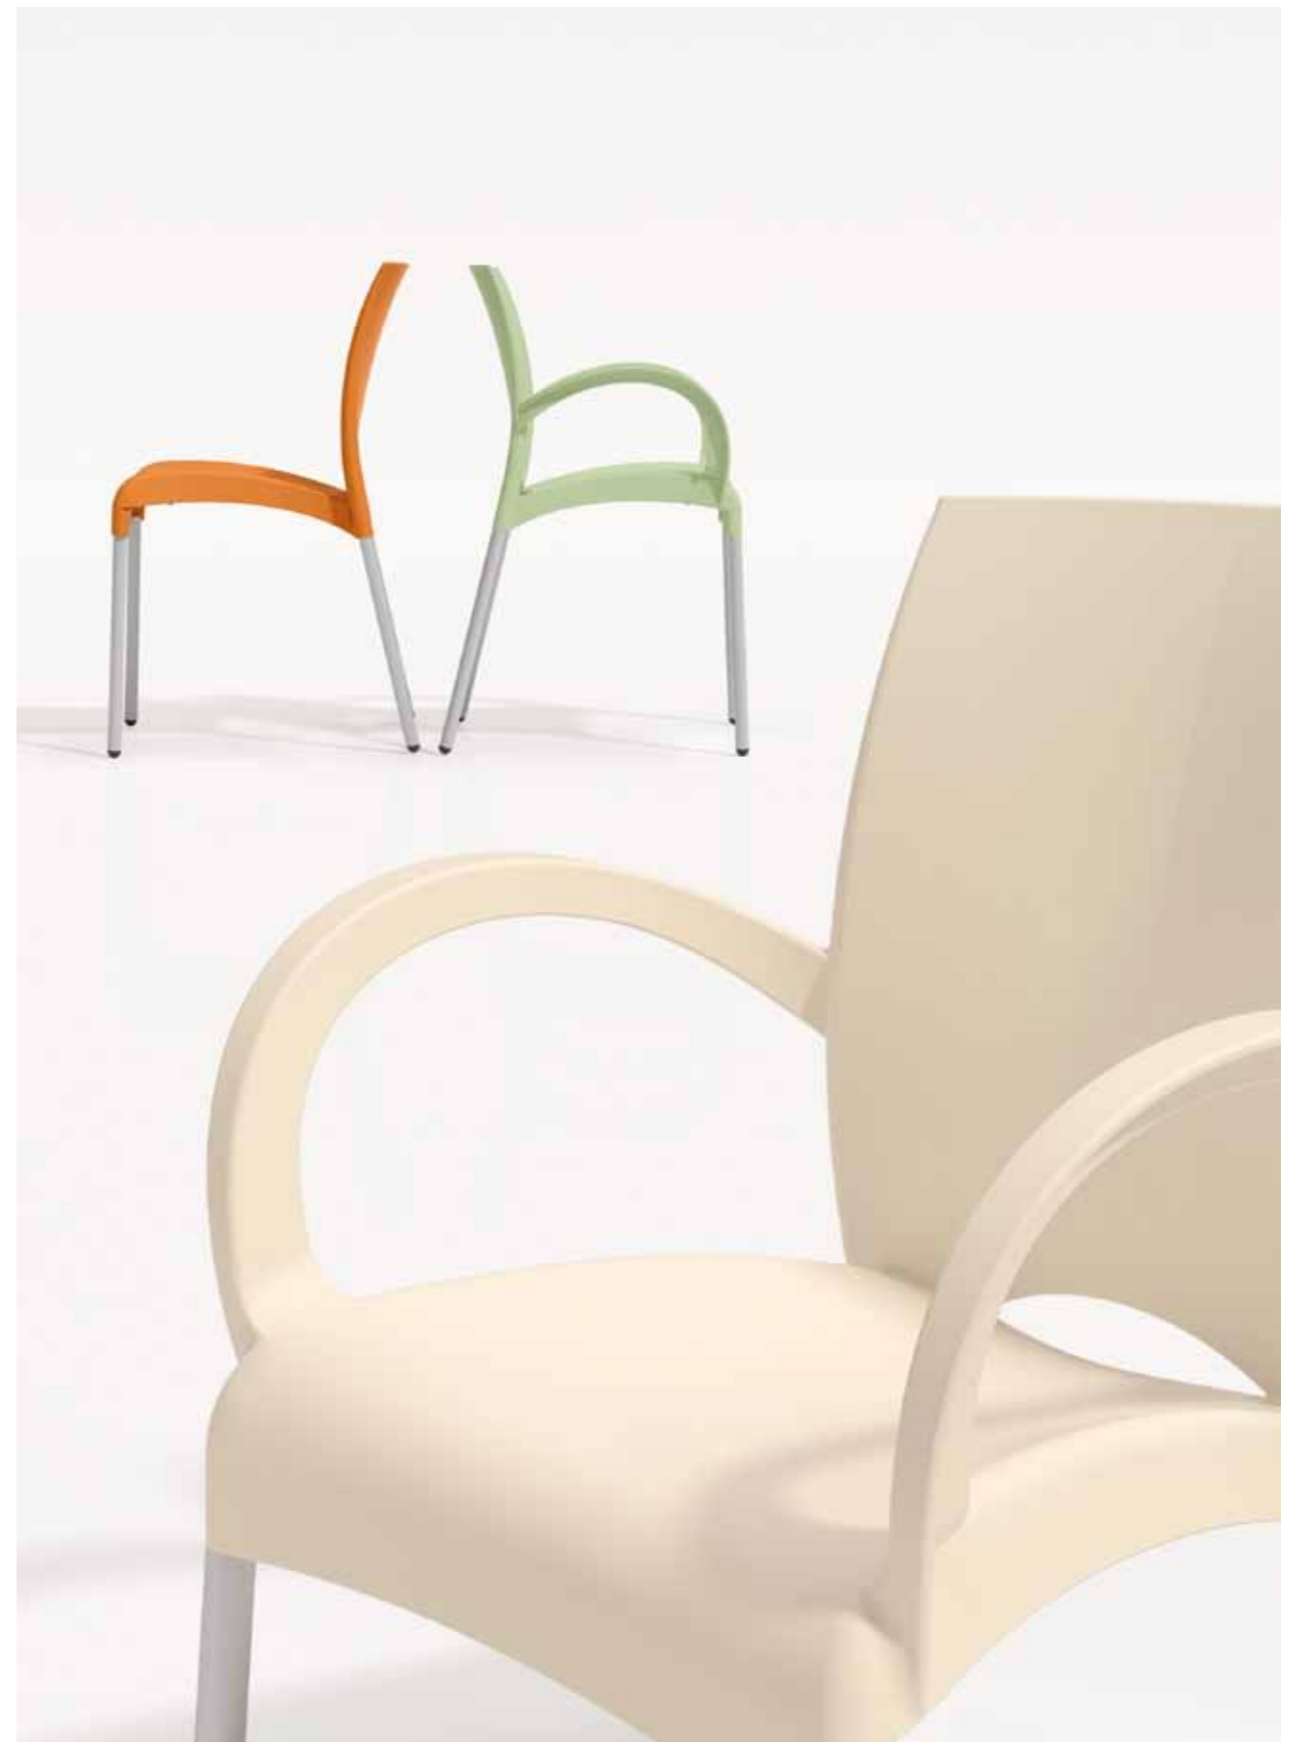

VITAL COLLECTION

Stackable collection made in polypropylene and anodized satin aluminium. Anti UV stabilized. Also suitable for outdoor use.

VITAL-K | VITAL-S