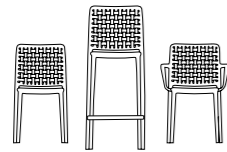

FAME
PAGE 12-17