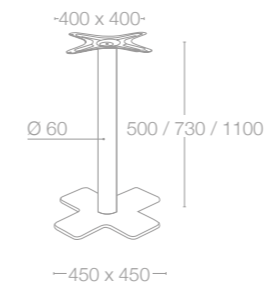

OXO I

With adjustable foot

BASE FINISH

- 9016 White
- 7016 Anthracite
- 9005 Black

Powder coated (mat) strengthened against rusting and scratches with cataphoresis application.

MODEL	BASE	FEET	TOP SUPPORT	APPLICABLE TABLE TOP MAXIMUM RECOMMENDED SIZE	Kg.
450 x 450 table base	450 x 450	H. 730 Ø 60	400 x 400	square 700 x 700 round Ø 800	Kg. 10,5
450 x 450 bar table base	450 x 450	H. 1100 Ø 60	400 x 400	square 600 x 600 round Ø 600	Kg. 11,5
450 x 450 side table base	450 x 450	H. 500 Ø 60	400 x 400	square 700 x 700 round Ø 800	Kg. 9,5

OXO II

With adjustable foot

BASE FINISH

- 9016 White
- 7016 Anthracite
- 9005 Black

Powder coated (mat) strengthened against rusting and scratches with cataphoresis application.