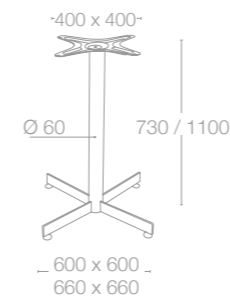

MODEL	BASE	FEET	TOP SUPPORT	APPLICABLE TABLE TOP MAXIMUM RECOMMENDED SIZE	Kg.
600 x 600 table base	600 x 600	H. 730 Ø 60	400 x 400	square 700 x 700 round Ø 800	Kg. 7,5
600 x 600 bar table base	600 x 600	H. 1100 Ø 60	400 x 400	square 700 x 700 round Ø 700	Kg. 8,5
660 x 660 table base	660 x 660	H. 730 Ø 60	400 x 400	square 800 x 800 round Ø 900	Kg. 8