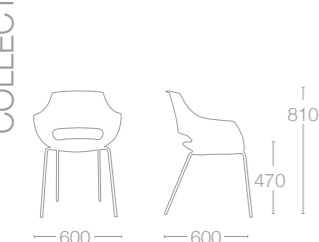

OPAL-ML PRO

1. SEAT: PP FINISH COLOURS
2. 01 White
   - 09 Black
   - 22 Anthracite
   - 51 Brick Red
   - 52 Dark Yellow
   - 61 Taupe
   - 69 Reseda Green

1. FRAME COLOURS
2. Chrome plated
3. on request: the base could be produced with outdoor resistant special paint applications. Powder coated (mat): **White, Anthracite, Black**