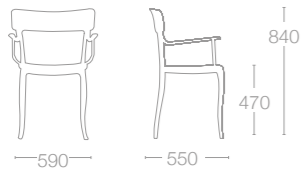

1. SEAT: PP FINISH COLOURS
2. 01 White
   - 09 Black
   - 22 Anthracite
   - 65 Sandy Beige

1. BACK: PC GLOSSY FINISH (TRANSPARENT) COLOURS
2. 28 Purple
   - 29 Red
   - 33 Orange
   - 35 Green
   - 37 Clear
   - 38 Smoke
   - 40 Blue

1. BACK: PC GLOSSY FINISH (SOLID) COLOURS
2. 42 Black
   - 43 White

HERA-SP