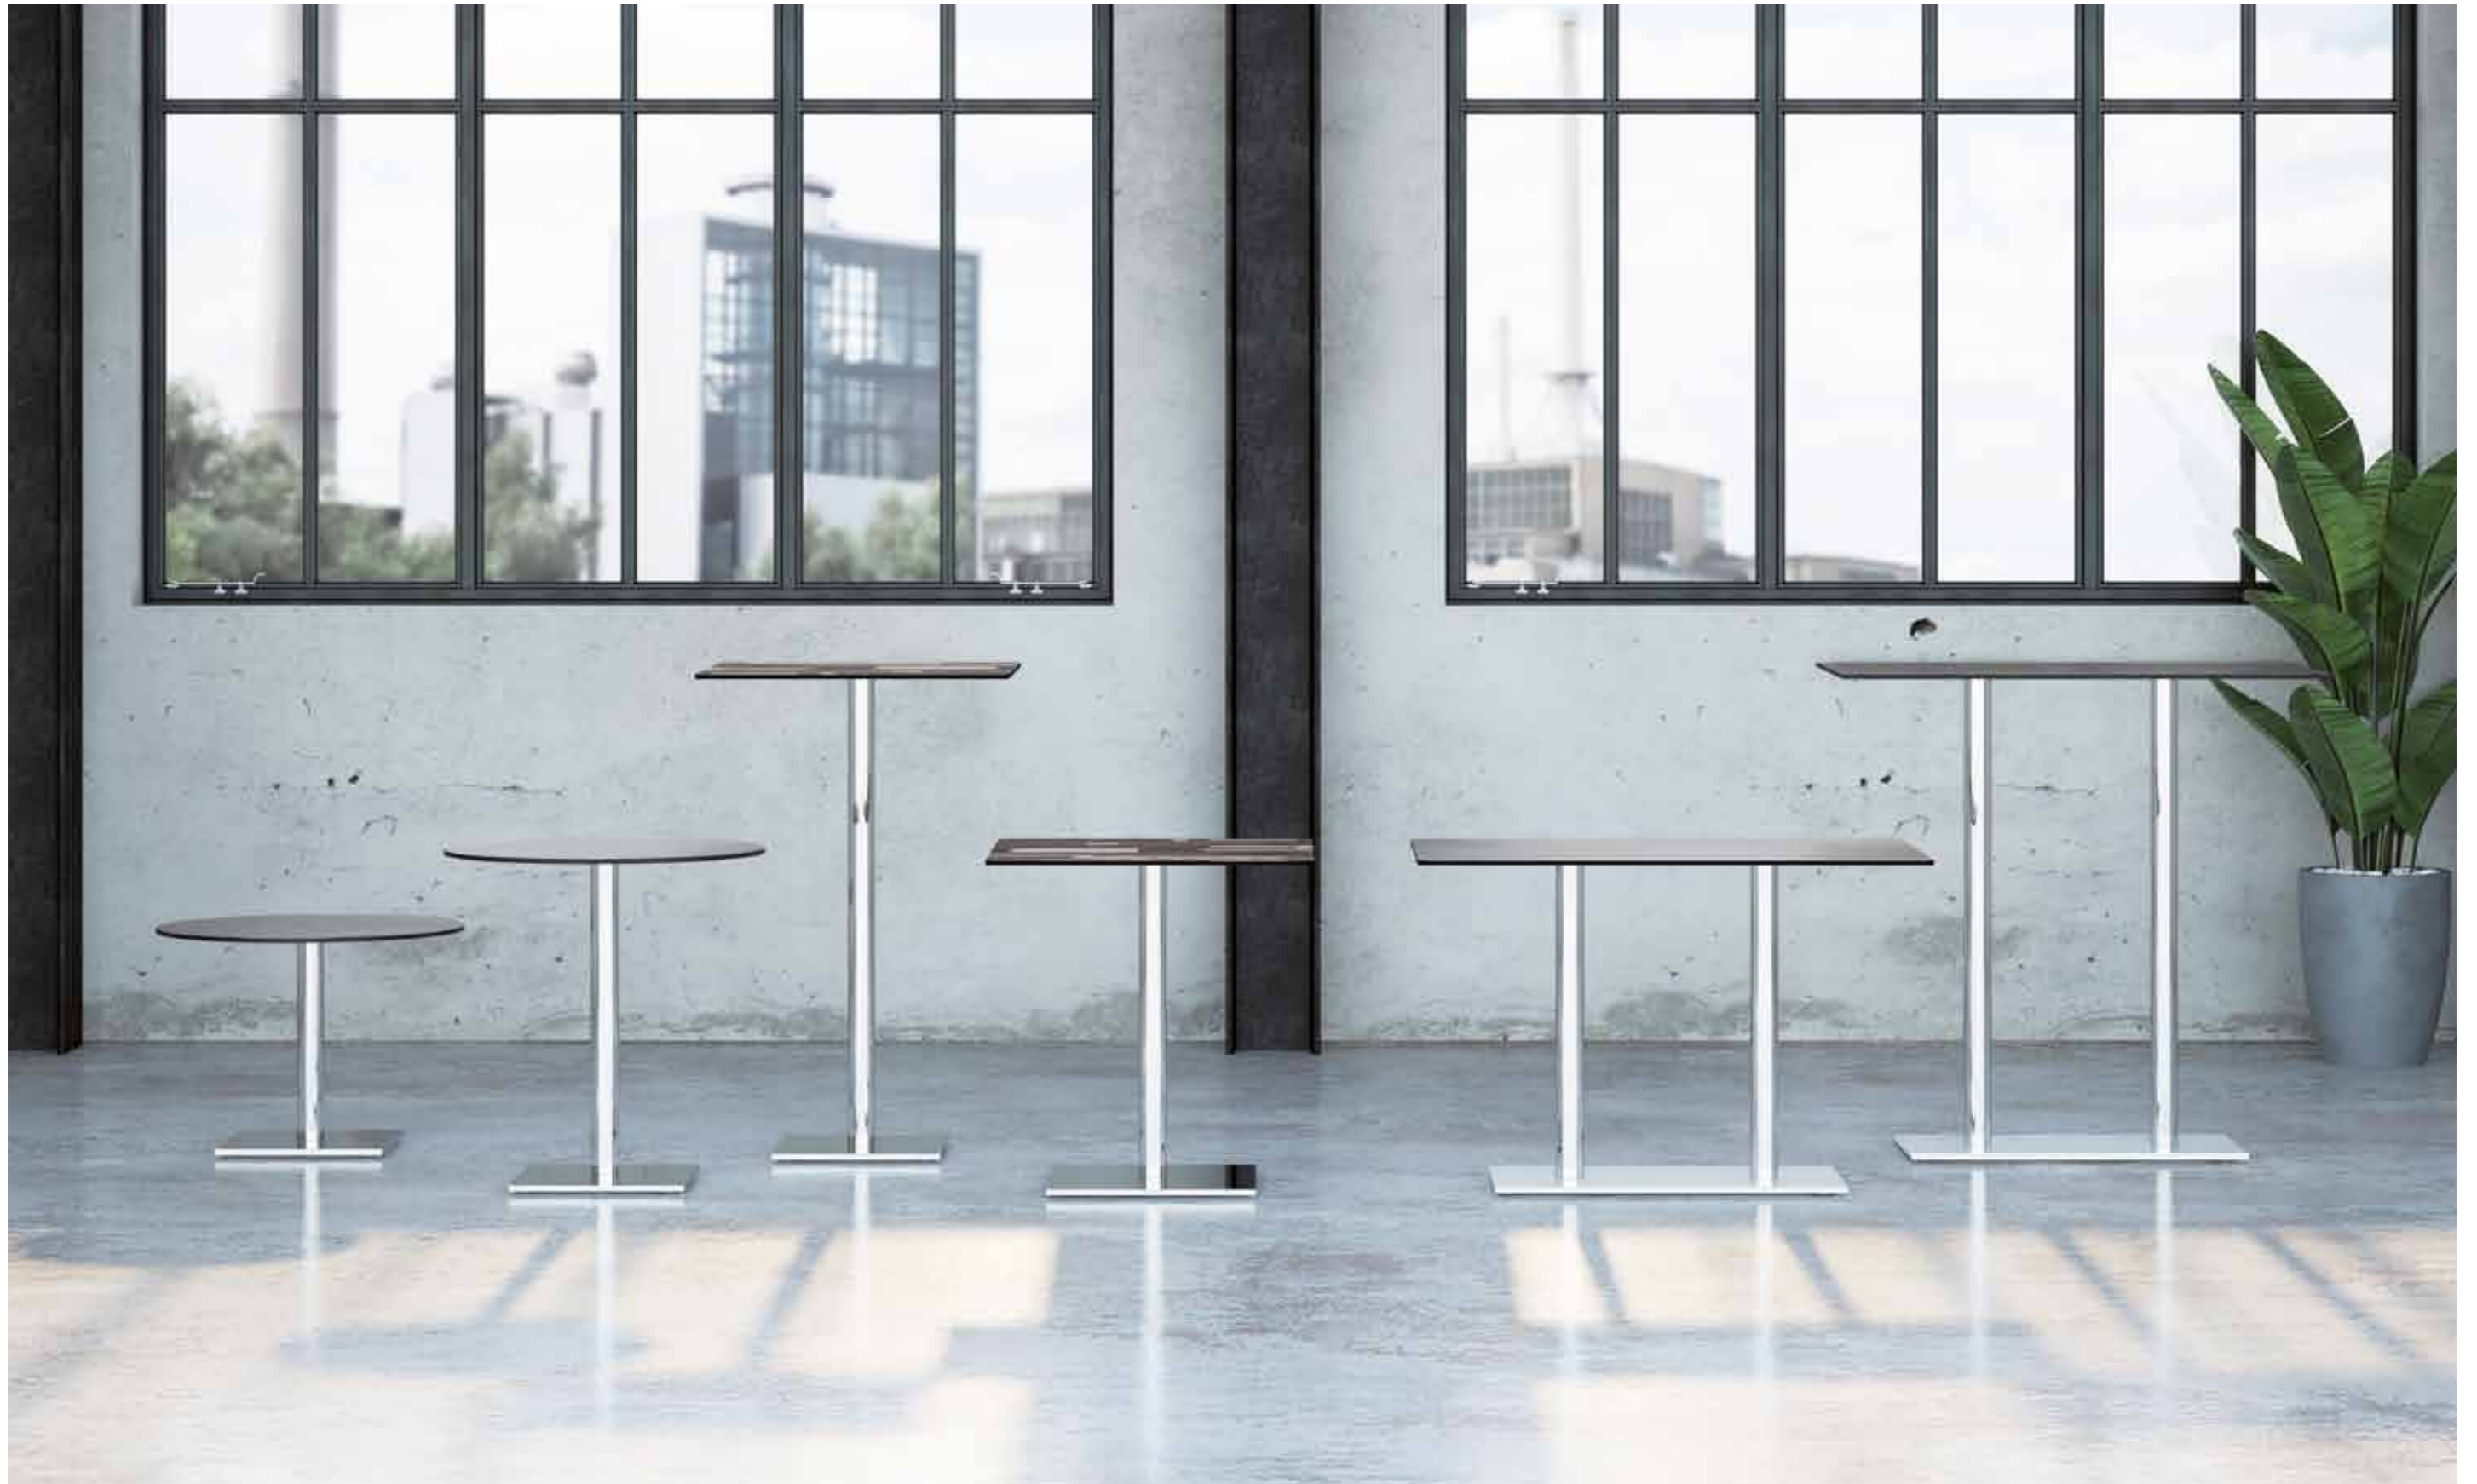

## COLLECTION

---

Table bases are great pieces of hard wearing furniture, highly versatile and functional with wide ranging applications, different sizes and colours. With such a vast choice of formats and versions, the table bases can be specifically adapted to a given architecture and purpose. Suitable for a wide range of uses, from cafeterias, company restaurants to meeting, beach clubs, terraces. Thanks to extensive variety of shape and sizes in solid laminate and polymer laminate tops enables to create many combinations with all the bases. Powder coated steel legs are strengthened against rusting and scratches with cathodic applications to offer outside usage option. Height adjustable feet property guarantees maximum stability and ideal for uneven surfaces where leveling is required.