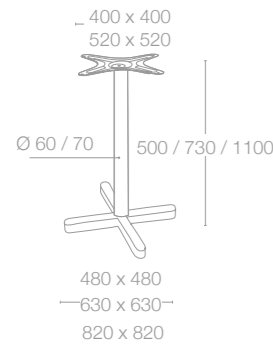

KROSS

With adjustable foot

BASE FINISH

- 9016 White
- 7016 Anthracite
- 9005 Black

Powder coated (mat) strengthened against rusting and scratches with cataphoresis application.

MODEL	BASE	FEET	TOP SUPPORT	APPLICABLE TABLE TOP MAXIMUM RECOMMENDED SIZE	Kg.
480 x 480 table base	480 x 480	H. 730 Ø 60	400 x 400	square 700 x 700 round Ø 700	Kg. 6
480 x 480 side table base	480 x 480	H. 500 Ø 60	400 x 400	square 700 x 700 round Ø 700	Kg. 5
630 x 630 table base	630 x 630	H. 730 Ø 70	400 x 400	square 800 x 800 round Ø 800	Kg. 6,5
630 x 630 bar table base	630 x 630	H. 1100 Ø 70	400 x 400	square 700 x 700 round Ø 700	Kg. 7,5
820 x 820 table base	820 x 820	H. 730 Ø 70	520 x 520	square 900 x 900 round Ø 1000	Kg. 6,5

KROSS II

With adjustable foot

BASE FINISH

- 9016 White
- 7016 Anthracite
- 9005 Black

Powder coated (mat) strengthened against rusting and scratches with cataphoresis application.