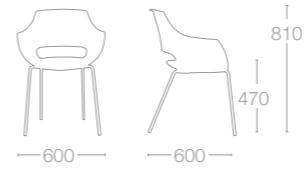

SEAT: PC GLOSSY FINISH (TRANSPARENT) COLOURS

- 29 Red
- 33 Orange
- 35 Green
- 37 Clear
- 38 Smoke
- 40 Blue

SEAT: PC GLOSSY FINISH (SOLID) COLOURS

- 42 Black
- 43 White
- 44 Red

FRAME COLOURS

1. Chrome plated
2. on request: the base could be produced with outdoor resistant special paint applications. Powder coated (mat): White, Anthracite, Black