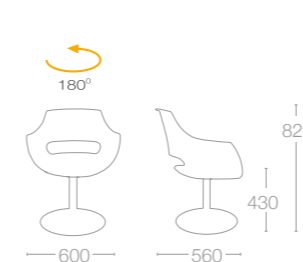

OPAL-M PRO

1. SEAT: PP FINISH COLOURS
2. 01 White
   - 09 Black
   - 22 Anthracite
   - 51 Brick Red
   - 52 Dark Yellow
   - 61 Taupe
   - 69 Reseda Green

1. FRAME COLOURS
2. Chrome plated