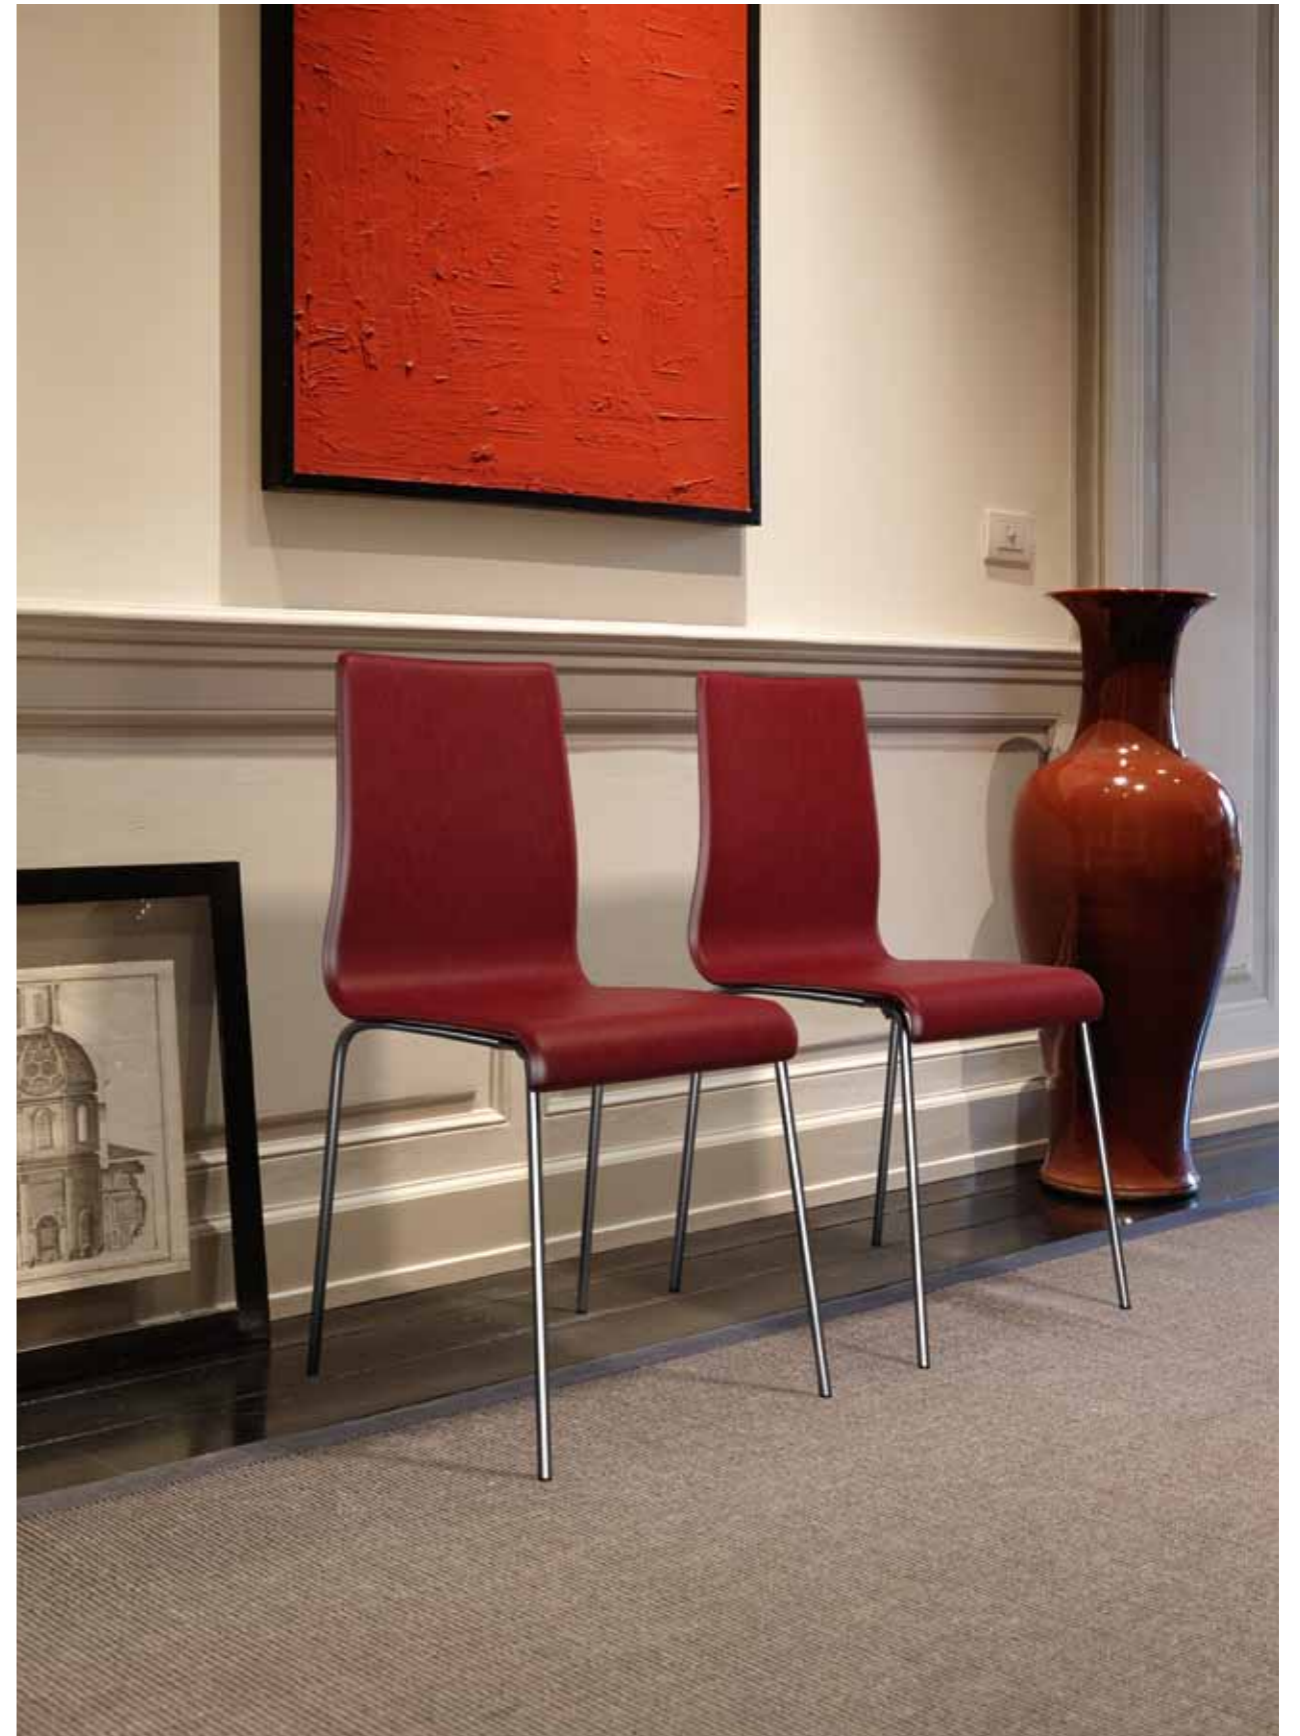

ICON COLLECTION

Designed with public spaces in mind, the polypropylene seat is attached to a chromed steel or powder coated steel tube structure. The collection offers a wide range of sitting solutions, with or without armrests, and two different back heights for the stools in pp or in leather upholstery.

It can be coupled with other chairs of the same type next to each other in rows by using the plastic connection device for conferences, school and such places. Anti UV stabilized. Suitable for outdoors with outdoor resistant leg options.