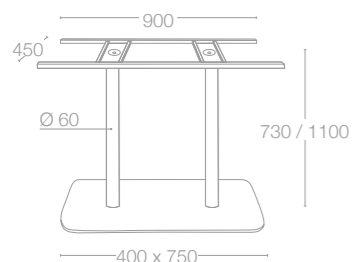

MODEL	BASE	FEET	TOP SUPPORT	APPLICABLE TABLE TOP MAXIMUM RECOMMENDED SIZE	Kg.
400 x 750 table base	400 x 750	H. 730 Ø 60	450 x 900	800 x 1400	Kg. 26,5
400 x 750 bar table base	400 x 750	H. 1100 Ø 60	450 x 900	700 x 1100	Kg. 28

LOTUS ROUND

With adjustable foot

1. BASE FINISH
2. 9016 White
   - 7016 Anthracite
   - 9005 Black

Powder coated (mat) strengthened against rusting and scratches with cataphoresis application.