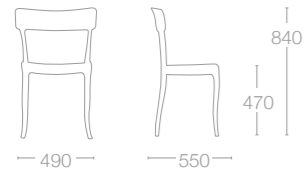

CHAIRS AND STOOLS

HERA COLLECTION

HERA-S

1. SEAT: PP FINISH COLOURS
2. 01 White
   - 09 Black
   - 22 Anthracite
   - 65 Sandy Beige

1. BACK: PC GLOSSY FINISH (TRANSPARENT) COLOURS
2. 28 Purple
   - 29 Red
   - 33 Orange
   - 35 Green
   - 37 Clear
   - 38 Smoke
   - 40 Blue

1. BACK: PC GLOSSY FINISH (SOLID) COLOURS
2. 42 Black
   - 43 White

HERA-K