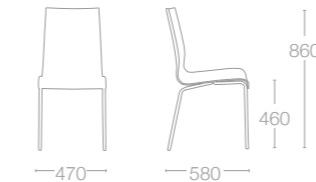

SEAT: PP FINISH COLOURS
01 White
04 Red
09 Black
21 Ivory
22 Anthracite

FRAME COLOURS
Chrome plated
Silver metallic

ICON-B