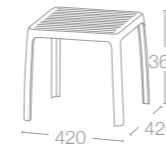

PP FINISH COLOURS
01 White
22 Anthracite
61 Taupe

ZEN COLLECTION

ZEN SUNLOUNGER