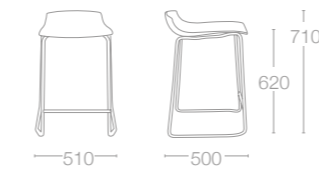

1. SEAT: PP FINISH COLOURS
2. 01 White
   - 09 Black
   - 22 Anthracite
   - 51 Brick Red
   - 52 Dark Yellow
   - 61 Taupe
   - 69 Reseda Green

1. FRAME COLOURS
2. Chrome plated
3. on request: the base could be produced with outdoor resistant special paint applications. Powder coated (mat): **White, Anthracite, Black**