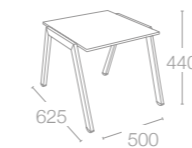

COMPACT TABLE TOP COLOURS
1050M White
1049M Black

FRAME COLOURS
Stainless steel