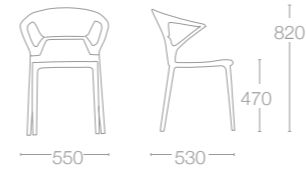

EGO-K

SEAT: PP FINISH COLOURS

- 01 White
- 09 Black
- 22 Anthracite

BACK: PC GLOSSY FINISH (TRANSPARENT) COLOURS

- 28 Purple
- 29 Red
- 33 Orange
- 35 Green
- 37 Clear
- 38 Smoke
- 40 Blue

BACK: PC GLOSSY FINISH (SOLID) COLOURS

- 42 Black

EGO-K Bar stool