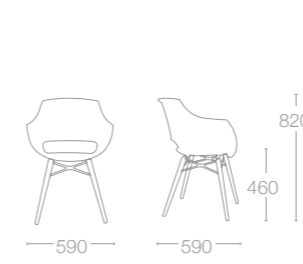

OPAL WOX PRO With beech wood leg

1. SEAT: PP FINISH COLOURS
2. 01 White
   - 09 Black
   - 22 Anthracite
   - 51 Brick Red
   - 52 Dark Yellow
   - 61 Taupe
   - 69 Reseda Green

1. WOODEN LEG FINISHES
2. Natural beech wood
   - Wenge lacquered beech wood
   - Black lacquered beech wood
   - White lacquered beech wood

METAL STRAPS FINISHES

- Anthracite

On request the strap could be produced in with white (mat) finish. For not standards colours please check the price and delivery time.