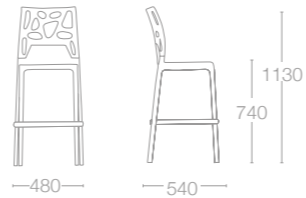

EGO ROCK Bar stool

SEAT: PP FINISH COLOURS

- 01 White
- 09C Black
- 22C Anthracite

BACK: PC GLOSSY FINISH (TRANSPARENT) COLOURS

- 28 Purple
- 29 Red
- 33 Orange
- 35 Green
- 37 Clear
- 38 Smoke
- 40 Blue

BACK: PC GLOSSY FINISH (SOLID) COLOURS