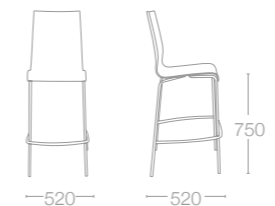

ICON COLLECTION

ICON-S

SEAT: PP FINISH COLOURS  
 01 White  
 04 Red  
 09 Black  
 21 Ivory  
 22 Anthracite

FRAME COLOURS  
 Chrome plated  
 Silver metallic

ICON-B

SEAT: PP FINISH COLOURS  
 01 White  
 04 Red  
 09 Black  
 21 Ivory  
 22 Anthracite