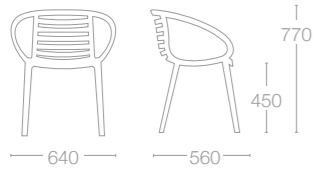

PP FINISH COLOURS
01 White
18 Brown
22 Anthracite
61 Taupe

COOL

COOL