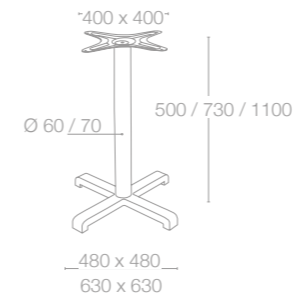

TABLE BASES

TABLE BASES

PLUS COLLECTION

PLUS

With adjustable foot

BASE FINISH

- 9016 White
- 7016 Anthracite
- 9005 Black
- 1019 Taupe

Powder coated (mat) strengthened against rusting and scratches with cataphoresis application.

MODEL	BASE	FEET	TOP SUPPORT	APPLICABLE TABLE TOP MAXIMUM RECOMENDED SIZE	Kg.
480 x 480 table base	480 x 480	H. 730 Ø 60	400 x 400	square 700 x 700 round Ø 700	Kg. 4,95
480 x 480 side table base	480x480	H.500 Ø 60	400x400	square 700x700 round Ø 700	Kg. 5,00
630 x 630 table base	630 x 630	H. 730 Ø 70	400 x 400	square 800 x 800 round Ø 800	Kg. 5,95
630 x 630 bar table base	630 x 630	H. 1100 Ø 70	400 x 400	square 700 x 700 round Ø 700	Kg. 7,00

PLUS COLLECTION

PLUS II

With adjustable foot

BASE FINISH

- 9016 White
- 7016 Anthracite
- 9005 Black
- 1019 Taupe

Powder coated (mat) strengthened against rusting and scratches with cataphoresis application.