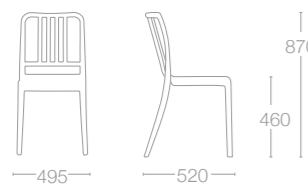

VARIA-S

PP MAT FINISH COLOURS
04C Red
22C Anthracite

PP FINISH COLOURS
01 White
04 Red
17 Warm grey
22 Anthracite
54 Lime Green
61 Taupe
65 Sandy Beige

YUMMY