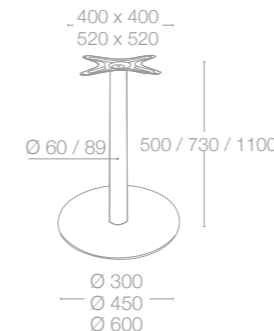

MODEL	BASE	FEET	TOP SUPPORT	APPLICABLE TABLE TOP MAXIMUM RECOMMENDED SIZE	Kg.
Ø 300 side table base	Ø 300	H. 500 Ø 60	400 x 400	square 700 x 700 round Ø 700	Kg. 7
Ø 450 table base	Ø 450	H. 730 Ø 60	400 x 400	square 800 x 800 round Ø 900	Kg. 13
Ø 450 bar table base	Ø 450	H. 1100 Ø 60	400 x 400	square 700 x 700 round Ø 700	Kg. 14
Ø 450 side table base	Ø 450	H. 500 Ø 60	400 x 400	square 800 x 800 round Ø 900	Kg. 12
Ø 600 table base	Ø 600	H. 730 Ø 89	520 x 520	square 900 x 900 round Ø 1200	Kg. 28

MODUS

With adjustable foot

1. BASE FINISH (COORDINATE)

FEET	BASE
Brushed stainless	Brushed stainless
Chrome plated	Brushed stainless
Silver metallic	Brushed stainless