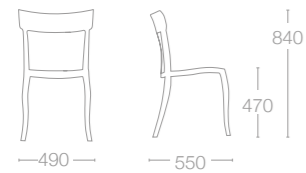

1. PP FINISH COLOURS
2. 01 White
   - 09 Black
   - 22 Anthracite
   - 61 Taupe
   - 65 Sandy Beige

HERA-SP Rattan