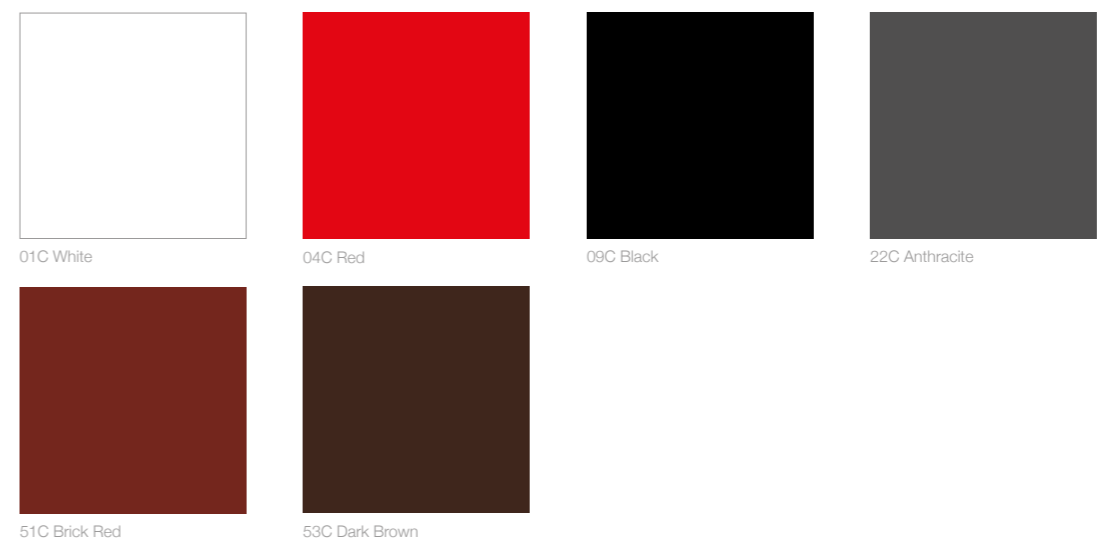

PP MATT FINISH COLOURS