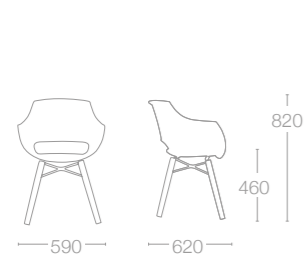

OPAL WOX With iroko wood leg

1. SEAT: PC GLOSSY FINISH (TRANSPARENT) COLOURS
2. 29 Red
   - 33 Orange
   - 35 Green
   - 37 Clear
   - 38 Smoke
   - 40 Blue

1. SEAT: PC GLOSSY FINISH (SOLID) COLOURS
2. 42 Black
   - 43 White
   - 44 Red

1. WOODEN LEG FINISHES
2. Natural iroko wood (with colour stabilized oil treatment) Due to the nature of the iroko wood colour tone may differ in each purchase.

METAL STRAPS FINISHES

- Anthracite

On request the strap could be produced in with white (mat) finish. For not standards colours please check the price and delivery time.