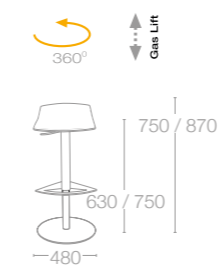

X-TREME B PRO

1. SEAT: PP FINISH COLOURS
2. 01 White
   - 09 Black
   - 22 Anthracite
   - 51 Brick Red
   - 52 Dark Yellow
   - 61 Taupe
   - 69 Reseda Green

1. FRAME COLOURS
2. Chrome plated