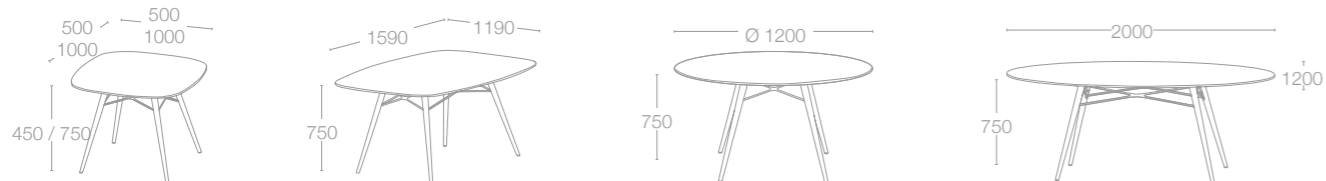

WOX COLLECTION

WOX beech legs

1. WOODEN LEG FINISHES
2. Natural beech wood
   - Wenge lacquered beech wood
   - Black lacquered beech wood
   - White lacquered beech wood

1. METAL STRAP FINISHES
2. Anthracite

On request the strap could be produced in **white or black** (mat) finish. For non standarts colours please check the prices and delivery time.

AVAILABLE TOP COLOURS
1050M, 1049M, 3039M, 1049WGR1, 3120M, 3167M, 5101STN, 5054M, 5056M

Solid laminate compact top colours on page 236

Except white, other colours are recommended only in shaded areas

SIZE	LEGS	TOP INCLUDED (12MM)	Kg.
1000 x 1000 x H. 750	Ø 32 wood leg	✓	Kg 19,2
1190 x 1590 x H. 750	Ø 32 wood leg	✓	Kg 34,4
Ø 1200 x H. 750	Ø 32 wood leg	✓	Kg 22,9
1200 x 2000 x H. 750	Ø 32 wood leg	✓	Kg 34,1
500 x 500 x H. 450	Ø 32 wood leg	✓	Kg 6

WOX iroko legs

1. WOODEN LEG FINISHES
2. Natural iroko wood

(with colour stabilized oil treatment) Due to the nature of the iroko wood colour tone may differ in each purchase.

1. Anthracite

On request the strap could be produced in (mat) finish. For non standarts colours please check the prices and delivery time.

AVAILABLE TOP COLOURS
1050M, 1049M, 3039M, 1049WGR1, 3120M, 3167M, 5101STN, 5054M, 5056M

Solid laminate compact top colours on page 236

Except white, other colours are recommended only in shaded areas