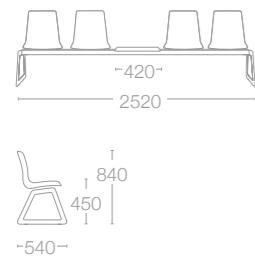

X-TREME BENCH With 4 seater & compact side table

1. SEAT: PC GLOSSY FINISH (TRANSPARENT) COLOURS
2. 29 Red
   - 33 Orange
   - 35 Green
   - 37 Clear
   - 38 Smoke
   - 40 Blue
3. SEAT: PC GLOSSY FINISH (SOLID) COLOURS
4. 42 Black
   - 43 White
   - 44 Red
5. TABLE: COMPACT COLOURS
6. 1049M Black
   - 1050M White

1. FRAME COLOURS
2. Chrome plated
   - Anthracite powder coated
   - Black powder coated
   - White powder coated

X-TREME-S PRO