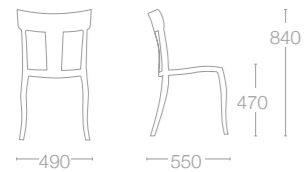

1. PP FINISH COLOURS
2. 01 White
   - 09 Black
   - 22 Anthracite
   - 61 Taupe
   - 65 Sandy Beige