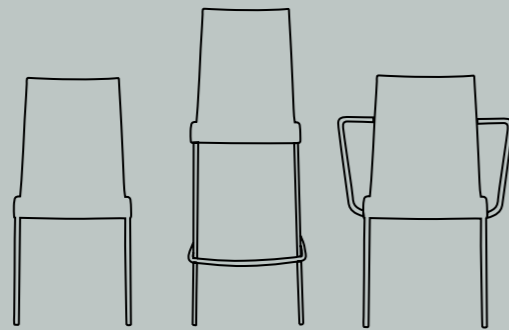

# TIARA

---

Stackable armchair with stylish design. Impressive solid colours.  
Shell is made of glassfibre reinforced polypropylene and base in steel tube structure. Suitable for indoor and outdoor usage with many frame colour alternatives.  
Anti UV stabilized.

# ICON COLLECTION

---

Designed with public spaces in mind, the polypropylene seat is attached to a chromed steel or powder coated steel tube structure. The collection offers a wide range of sitting solutions, with or without armrests, and two different back heights for the stools in pp or in leather upholstery.