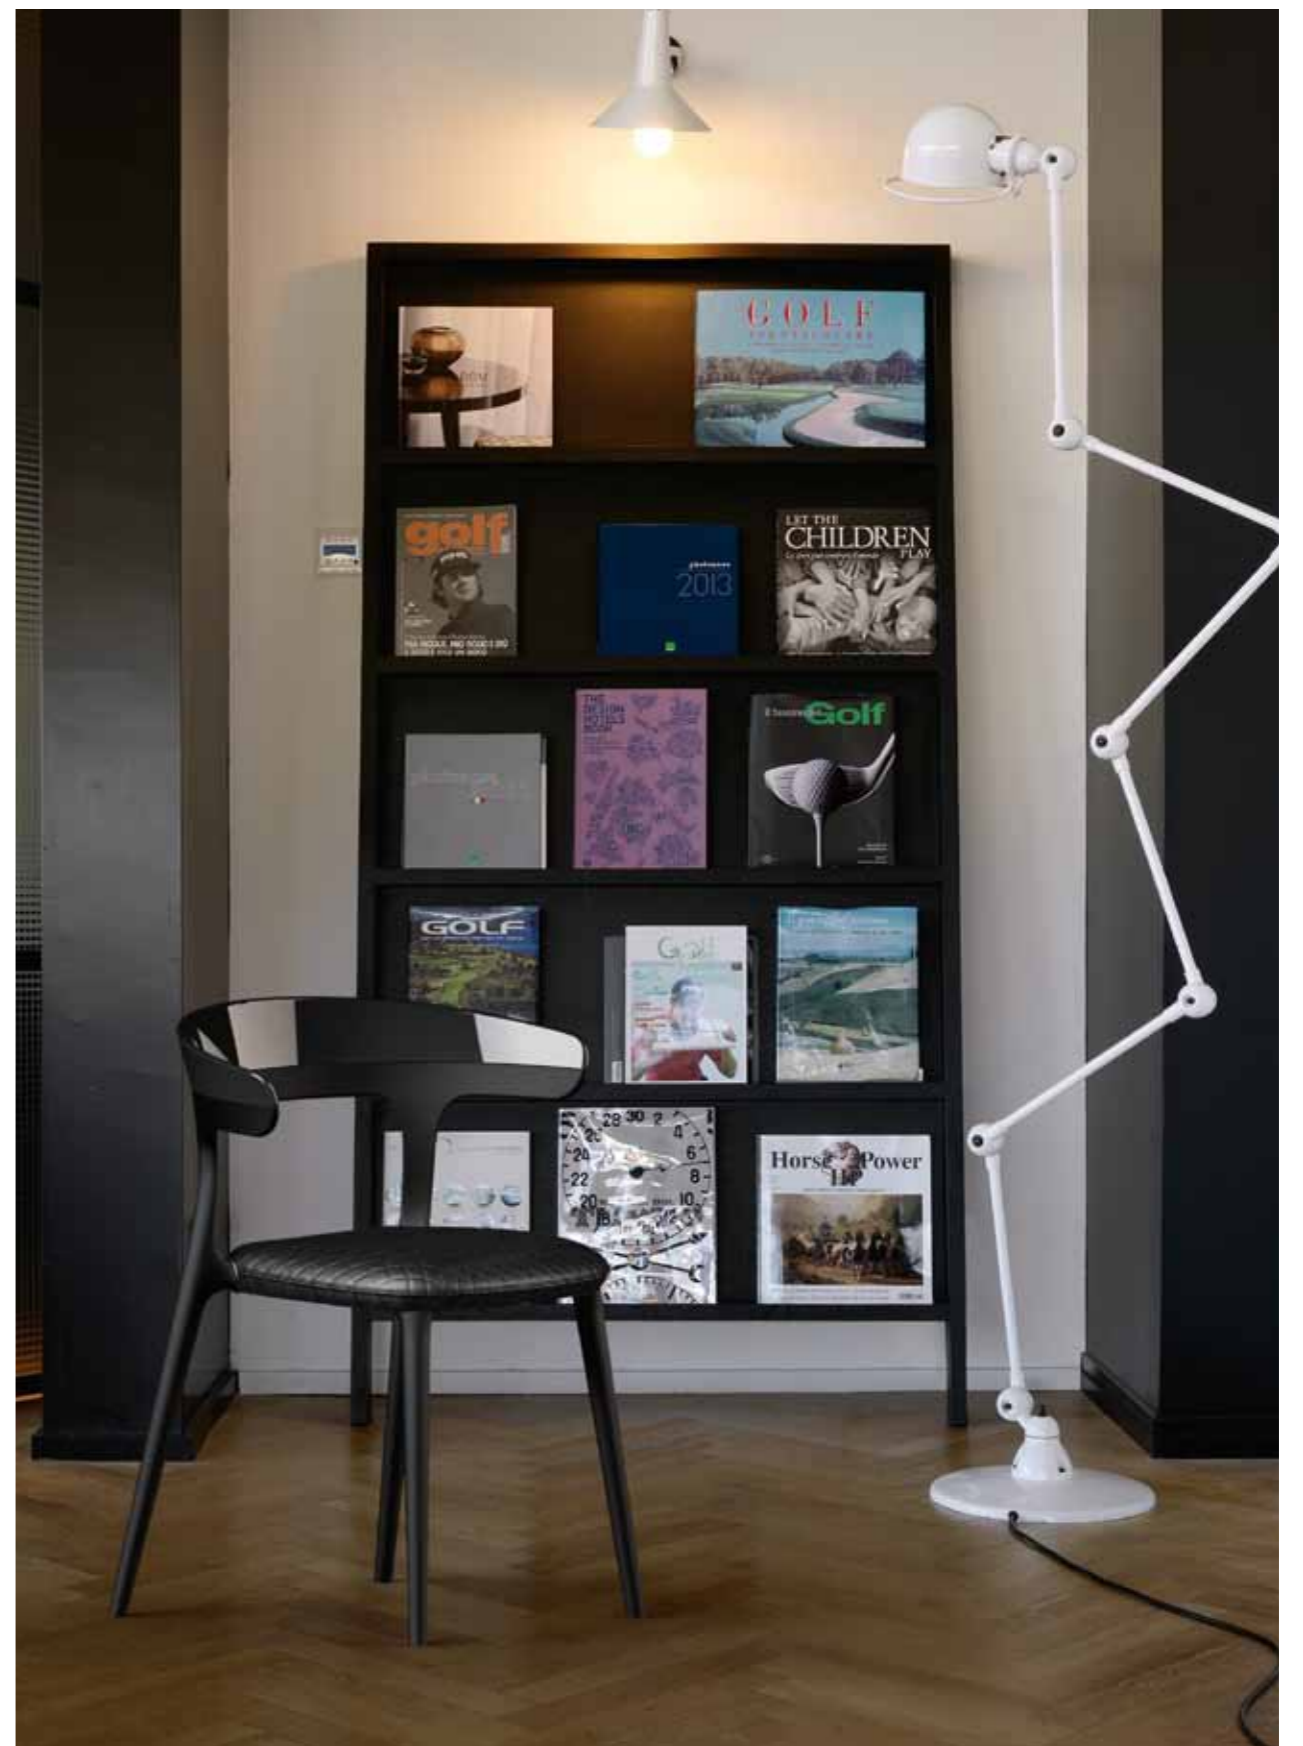

LUNA

LUNA STRIPE

LUNA STRIPE

46

LUNA | ONIX TABLE

47

LUNA WITH CAP CUSHION

# YUGO COLLECTION

---

Glassfibre reinforced polypropylene shell combined with various leg options in metal and wood. Yugo chair is sturdy but elastic material to ensure the back is flexible enough for ergonomic use. Adapt naturally to the shape of the human body and the shell allows different and ergonomic sitting positions. Ease of handling and comfort makes the chair usable in many environments, especially very ideal for schools, conference rooms, libraries and all sort of waiting areas, such as those in museums, agencies, offices. Anti UV stabilized. Suitable for outdoors with outdoor resistant leg options. Yugo collection will continue to grow by adding new leg versions. Ideal for contract usages.