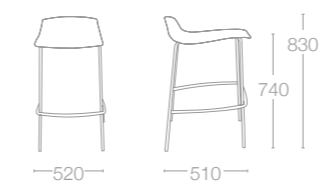

X-TREME BSS PRO

1. SEAT: PP FINISH COLOURS
2. 01 White
   - 09 Black
   - 22 Anthracite
   - 51 Brick Red
   - 52 Dark Yellow
   - 61 Taupe
   - 69 Reseda Green

1. FRAME COLOURS
2. Chrome plated
3. on request: the base could be produced with outdoor resistant special paint applications. Powder coated (mat): **White, Anthracite, Black**

X-TREME SLED PRO