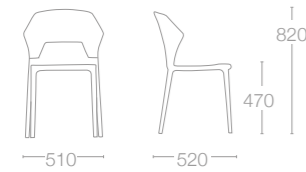

SEAT: PP FINISH COLOURS

- 01 White
- 09 Black
- 22 Anthracite

BACK: PC GLOSSY FINISH (TRANSPARENT) COLOURS

- 28 Purple
- 29 Red
- 33 Orange
- 35 Green
- 37 Clear
- 38 Smoke
- 40 Blue

BACK: PC GLOSSY FINISH (SOLID) COLOURS

- 42 Black

EGO-S Bar stool