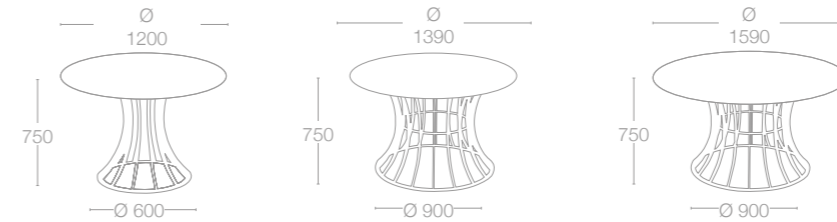

SIZE	BASE	TOP INCLUDED	Kg.
Ø 1200 x H. 750	Ø 600	✓	Kg 41,5 (compact)
Ø 1390 x H. 750	Ø 600	✓	Kg 62,5 (compact)
Ø 1590 x H. 750	Ø 900	✓	Kg 70,9 (compact)

AVAILABLE TOP COLOURS

1050M, 1049M, 3039M, 1049WGR1, 3120M, 3167M, 5101STN, 5054M, 5056M

Ø 1590 x H. 750 AVAILABLE ONLY IN COMPACT TABLE TOP COLOURS: 1050M, 1049M, 3039M

Solid laminate compact top colours on page 236

Except white, other colours are recommended only in shaded areas