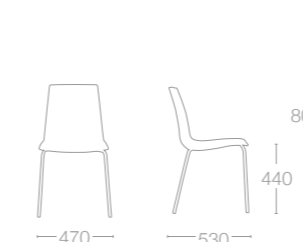

1. SEAT: PC GLOSSY FINISH (TRANSPARENT) COLOURS
2. 29 Red
   - 33 Orange
   - 35 Green
   - 37 Clear
   - 38 Smoke
   - 40 Blue

1. SEAT: PC GLOSSY FINISH (SOLID) COLOURS
2. 42 Black
   - 43 White
   - 44 Red

1. FRAME COLOURS
2. Chrome plated
3. on request: the base could be produced with outdoor resistant special paint applications. Powder coated (mat): **White, Anthracite, Black**