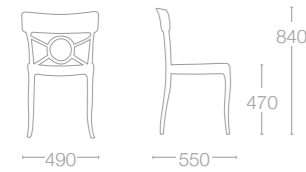

SEAT: PP FINISH COLOURS

- 01 White
- 09 Black
- 22 Anthracite

BACK: PC GLOSSY FINISH (TRANSPARENT) COLOURS

- 29 Red
- 37 Clear
- 38 Smoke

BACK: PC GLOSSY FINISH (SOLID) COLOURS

- 42 Black
- 43 White

O'PERA-K