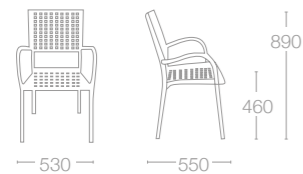

SEAT: PP FINISH COLOURS
01 White
04 Red
05 Dark Green
09 Black
12 Light Green
13 Teak
16 Orange

FRAME COLOURS
Satin Anodized Aluminium

WAVE COLLECTION