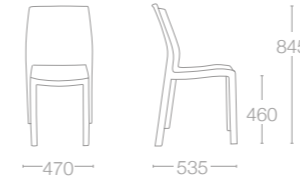

YUMMY

YUMMY

PP FINISH COLOURS  
 01 White  
 04 Red  
 05 Dark Green  
 09 Black  
 13 Teak  
 72 Orange  
 21 Ivory

TIARA

TIARA

SEAT: PP FINISH COLOURS  
 01 White  
 04 Red  
 22 Anthracite  
 23 Purple

FRAME COLOURS  
 Chrome plated  
 Anthracite powder coated  
 White powder coated