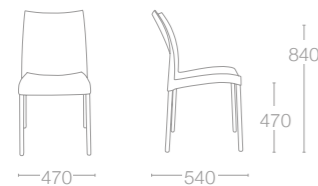

FRAME COLOURS  
 Satin Anodized Aluminium

VITAL-K

SEAT: PP FINISH COLOURS  
 01 White  
 09 Black  
 21 Ivory

FRAME COLOURS  
 Satin Anodized Aluminium

MARVEL-S

MARVEL-S

SEAT: PP FINISH COLOURS  
 04 Red  
 09 Black  
 12 Light Green  
 21 Ivory  
 72 Orange