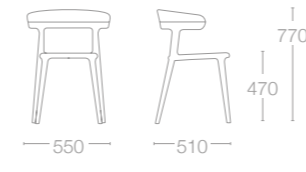

1. SEAT: PP FINISH COLOURS
2. 01 White
   - 09 Black
   - 22 Anthracite
   - 61 Taupe

1. BACK: PC GLOSSY FINISH (TRANSPARENT) COLOURS
2. 28 Purple
   - 29 Red
   - 33 Orange
   - 35 Green
   - 37 Clear
   - 38 Smoke
   - 40 Blue

1. BACK: PC GLOSSY FINISH (SOLID) COLOURS
2. 42 Black
   - 43 White

LUNA STRIPE