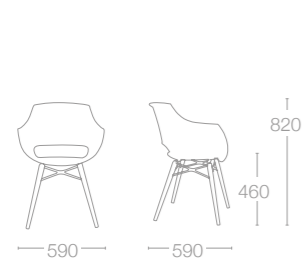

OPAL WOX With beech wood leg

1. SEAT: PC GLOSSY FINISH (TRANSPARENT) COLOURS
2. 29 Red
   - 33 Orange
   - 35 Green
   - 37 Clear
   - 38 Smoke
   - 40 Blue

1. SEAT: PC GLOSSY FINISH (SOLID) COLOURS
2. 42 Black
   - 43 White
   - 44 Red

1. WOODEN LEG FINISHES
2. Natural beech wood
   - Wenge lacquered beech wood
   - Black lacquered beech wood
   - White lacquered beech wood

METAL STRAPS FINISHES

- Anthracite

On request the strap could be produced in with white (mat) finish. For not standards colours please check the price and delivery time.