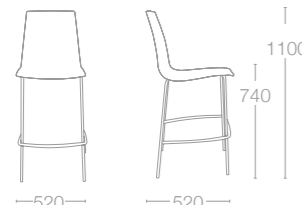

1. SEAT: PP FINISH COLOURS
2. 01 White
   - 09 Black
   - 22 Anthracite
   - 51 Brick Red
   - 52 Dark Yellow
   - 61 Taupe
   - 69 Reseda Green

1. FRAME COLOURS
2. Chrome plated
3. on request: the base could be produced with outdoor resistant special paint applications. Powder coated (mat): **White, Anthracite, Black**