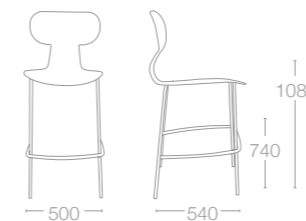

1. SEAT: PP FINISH COLOURS
2. 01 White
   - 04 Red
   - 09 Black
   - 22 Anthracite
   - 64 Reflex Blue
   - 68 Canary Yellow
   - 69 Reseda Green

FRAME COLOURS

- Chrome plated