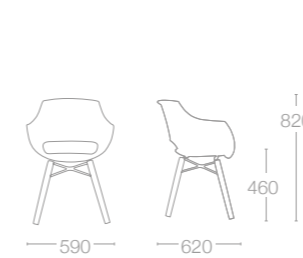

OPAL WOX PRO With iroko wood leg

1. SEAT: PP FINISH COLOURS
2. 01 White
   - 09 Black
   - 22 Anthracite
   - 51 Brick Red
   - 52 Dark Yellow
   - 61 Taupe
   - 69 Reseda Green

1. WOODEN LEG FINISHES
2. Natural iroko wood (with colour stabilized oil treatment) Due to the nature of the iroko wood colour tone may differ in each purchase.

METAL STRAPS FINISHES

- Anthracite

On request the strap could be produced in with white (mat) finish. For not standards colours please check the price and delivery time.