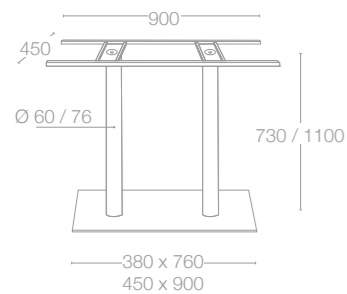

MODUS II

With adjustable foot

BASE FINISH (COORDINATE)

FEET	BASE
Brushed stainless	Brushed stainless
Chrome plated	Brushed stainless
Silver metallic	Brushed stainless

MODEL	BASE	FEET	TOP SUPPORT	APPLICABLE TABLE TOP MAXIMUM RECOMMENDED SIZE	Kg.
380 x 760 table base	380 x 760	H. 730 Ø 60	450 x 900	square 700 x 1100	Kg. 28
380 x 760 bar table base	380 x 760	H. 1100 Ø 60	450 x 900	square 700 x 1100	Kg. 30
450 x 900 table base	450 x 900	H. 730 Ø 76	450 x 900	square 800 x 1400	Kg. 35,5

PUNTO

With adjustable foot

BASE FINISH (COORDINATE)

FEET	BASE
Brushed stainless	Brushed stainless
Chrome plated	Brushed stainless
Silver metallic	Brushed stainless