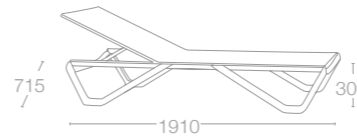

WAVE SUNLOUNGER

BASE: PP FINISH COLOURS
01 White
22 Anthracite
61 Taupe

FRAME COLOURS
Satin anodized aluminium

FABRIC COLOURS (STOCK COLOURS)
5001 White
5347 Turquoise
5700 Anthracite
50070 Taupe

FABRIC COLOURS (NON STOCK COLOURS)
5017 Yellow
5374 Grey
5336 Pink
5329 Orange
5367 Green
5009 Blue

*Check production time for non stock colours.

WAVE SIDE TABLE