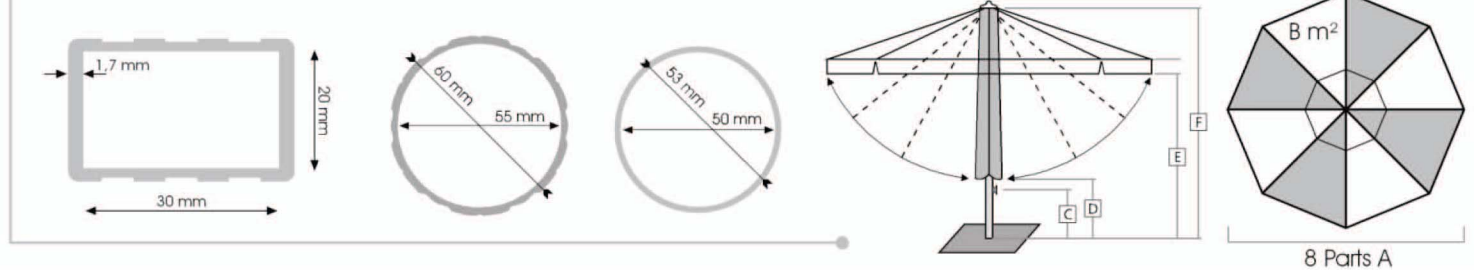

Profiller / Profiles