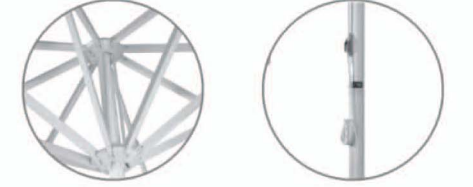

Aluminium Etial 60, DYE:Ral 9016
Plastic Material: ABS / PA6

	MBS 300x300/8	MBS 350x350/8	MBS 400x400/8
Boyut / Size	300x300 cm.	350x350 cm.	400x400 cm
Boru / Tube	Ø 55/60 mm	Ø 55/60 mm	Ø 55/60 mm
Profil / Ribs	20x30 mm	20x30 mm	20x30 mm
Paketleme / Factory Pack	1	1	1

Teknik Özellikleri / Technical Specifications

Ölçü Size	Kapalı Alan Area Covered	İp Sarım Yüksekliği Rope Wrapping Height	Kapalı Yükseklik Height Closed	Etek Yüksekliği Clear Headroom	Toplam Yükseklik Total Height	Ağırlık Weight	Ambalaj Packaging
A	B m²	C cm	D cm	E cm	F cm	Kg	Cm
300x300/8	9	50	78	195	280	19,5	22x22x280
350x350/8	12,2	50	30	210	300	22	22x22x300
400x400/8	16	50	30	230	335	25	22x22x335