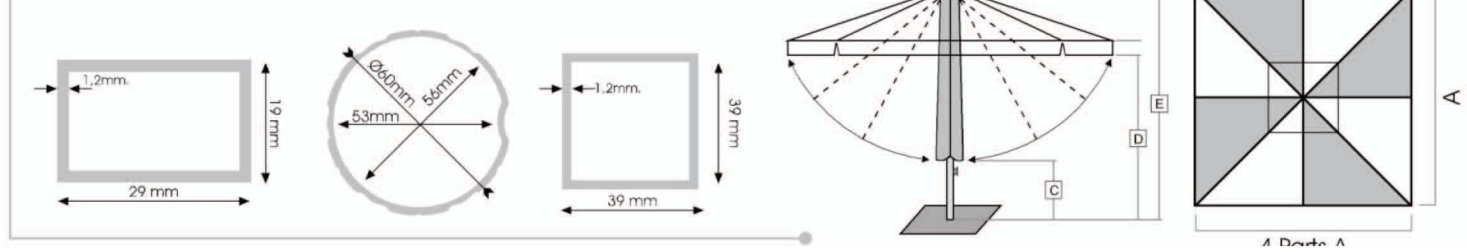

Profiller / Profiles

KAİDE SEÇENEKLERİ