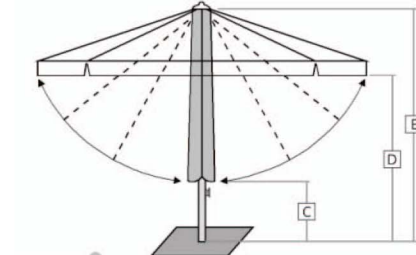

Profiller / Profiles

KAİDE SEÇENEKLERİ