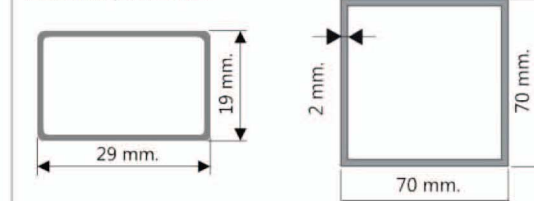

Profiller / Profiles