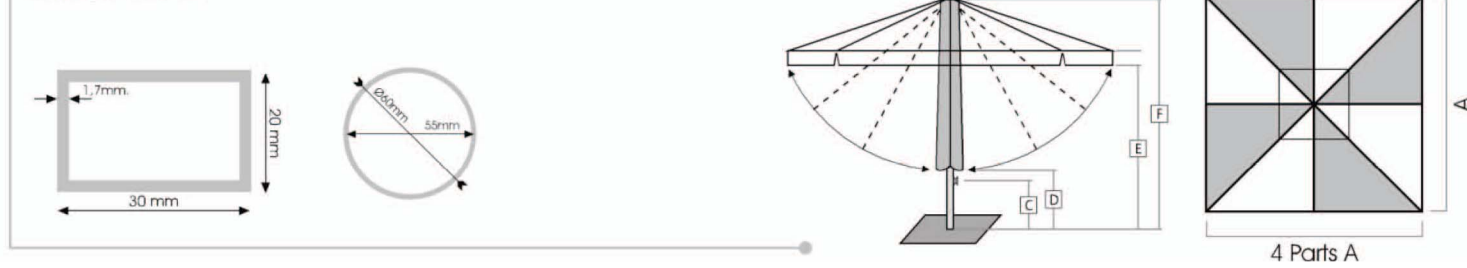

Profiller / Profiles

KAİDE SEÇENEKLERİ