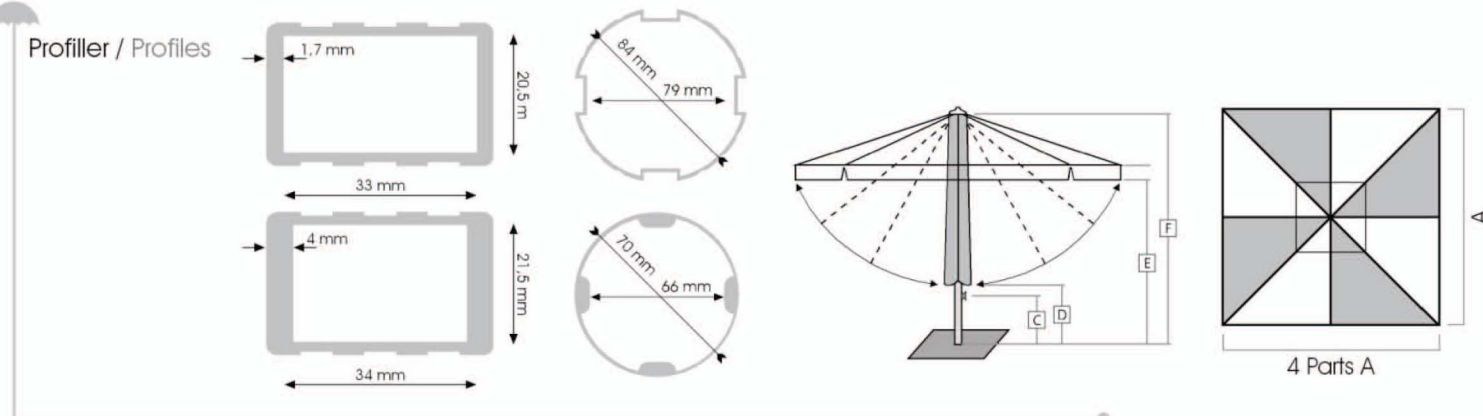

KAİDE SEÇENEKLERİ