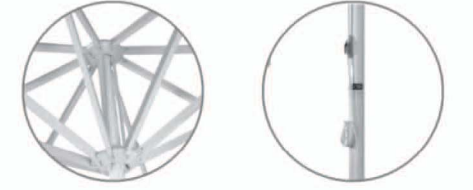

Şemsiyenizi açmak için üzerinde bulunan ipi aşağı doğru çekmeniz ve şemsiye tam olarak açıldıktan sonra emniyet plastiğine ipi sabitlemeniz yeterlidir.İpin serbest bırakılması ile kolayca kapatılabilir.

Uygun altlık (Bakınız sayf 19 ve 70) ve 190 gr su iticili kaplamalı polyester veya 250 gr olefin (5 yıl garantili), 300 gr akrilik kumaş ile yıllarca sizi güneşten korur.

Bond round is a aluminum Parasol with 8 Ribs which can be produced to protect you from the Sun in the Garden, Cafes,Restaurants near Pool Edges.

All plastic Parts in the frame 2 year warranty against Brekage,used in Produktion row Materials same as all over the World, which are manufactured from ABS and POLYAMID PA6 Prime.

Anodized or white powder paint coated.the centre Pole is 50 diameter.

Pull down with rope to open your Parasol after when it completly opened then you have to fasten a rope to the safety plastic Part on the Frame.

The Wind can be evacuated by air window in the top of your Parasol and It has a dual roof.

You can use safety your parasol in the windy Weather.

250 gr Olefin, (5 year warranty) and 300 gr acyrlc waterproof Polyester and 300 gr acyrlc Fabric protect you from the Sun for years.

Bases (you can find them on the next and 70th pages)

Aluminium Etial 60, DYE:Ral 9016
Plastic Material: ABS / PA6