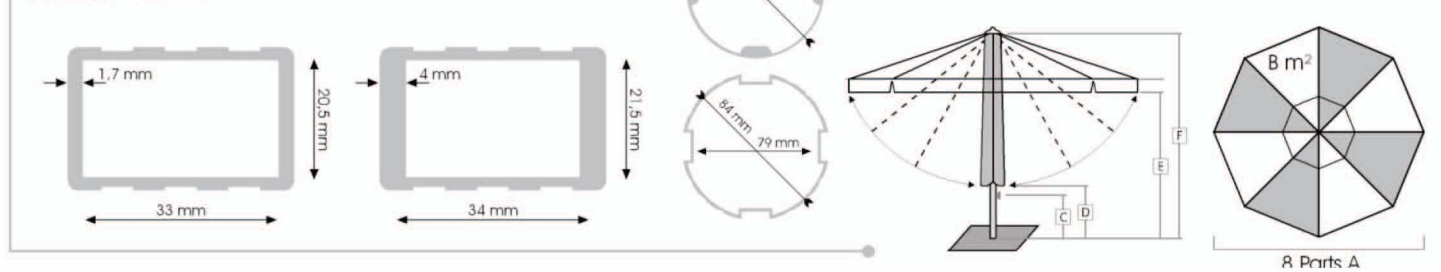

Profiller / Profiles

KAİDE SEÇENEKLERİ