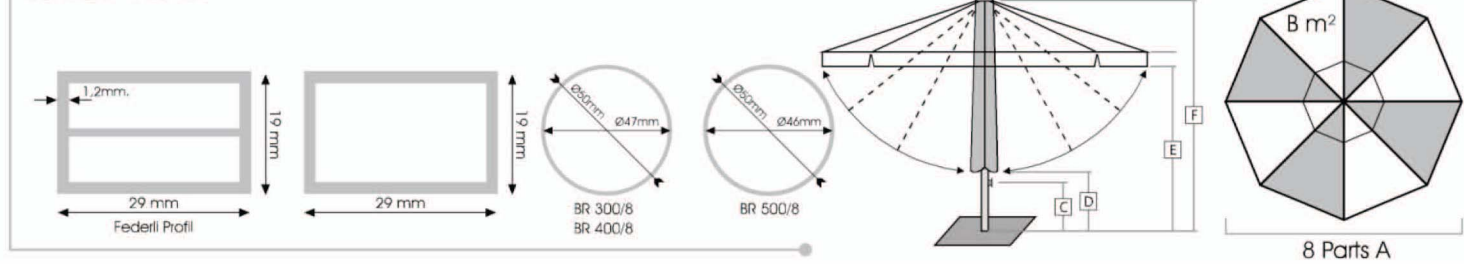

Profiller / Profiles