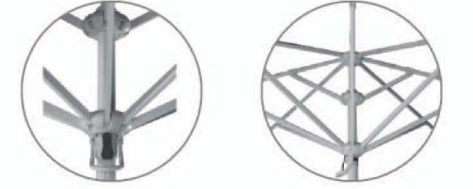

Beyaz renkli elektrostatik boya kaplanarak üretilen şemsiyenizin orta borusu 60 mm 'dir.

*İskelette kullanılan tüm plastik parçalar tüm dünyada şemsiye üretiminde kullanılan kırılmaya karşı 2 yıl garantili ABS ve POLYAMID PA6 PRİME hammadde kullanılarak üretilmiştir.

Şemsiyenizi açmak için alt gövde plastiği üzerindeki mandalı bastırarak yukarı doğru sürmeniz ve orta boruda bulunan yuvaya emniyet pimini oturtmanız yeterlidir.Kapama yapmanız için mandalın bastırılarak emniyet piminin yuvasından çıkması gerekmektedir. Uygun altlık (Bakınız sayf 35 ve 71)ve 190 gr su itici akrilik kaplamalı polyester veya 250 gr olefin (5 yıl garantili) kumaş ile yıllarca sizi güneşten korur.

Manuel telescopic is a round aluminum parasol , which has 8 Ribs and produced for a using in the Cafes.

Restaurants and near Pool Edges All plastic Parts In the frame 2 year warranty against Brekage,used in

Produktion row Materials same as all over the World, which are manufactured from ABS and POLYAMID PA6 Prime.

Centre Pole Is 60 diameter.White powder paint coated. Press a button then push it up to open your Parasol to use it

The Wind can be evacuated by air window in the top of the Parasol and It has a dualroof.

You can use safety your Parasol in the windy Weather.

250 gr Olefin, (5 year warranty) and 290 gr acrylic waterproof polyester Fabric protect you from the Sun for years.

Bases (you can find them on the next and 71th pages)

Aluminium Etial 60, DYE:Ral 9016
Plastic Material: ABS / PA6