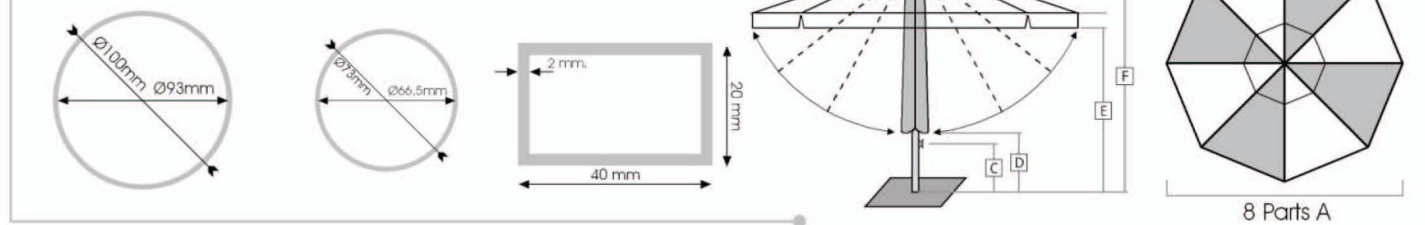

Profiller / Profiles

KAİDE SEÇENEKLERİ